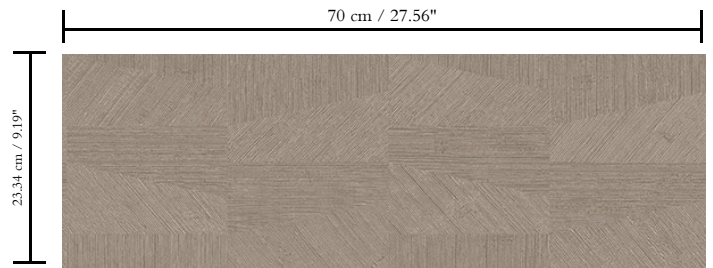

Spec Sheet

Collection

Focus

Pattern

Trapezium

Reference

26563

Composition

Wallcovering with paper backing

Description

Vinyl wallpaper with a deep and natural-looking relief in sleek geometric shapes that create a 3D effect

Dimensions

Rolls of 10.05 m x 0.70 m = 7 m² / 11 yds x 27.56" = 75 sq. ft.

Repeat

Straight match 23.34 cm (9.19")

Adhesive

Metyl Special (200 g in 4 l of water) with the addition of 20% PVA adhesive

Fire retardancy

B-s2, d0 / Class A

Light resistance

Good lightfastness

Care

Extra-washable

How to paste

Paste the wallcovering

How to remove

Peelable