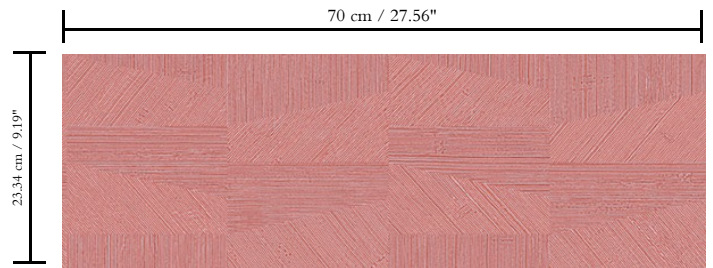

Spec Sheet

Collection

Focus

Pattern

Trapezium

Reference

26565

Composition

Wallcovering with paper backing

Description

Vinyl wallpaper with a deep and natural-looking relief in sleek geometric shapes that create a 3D effect

Dimensions

Rolls of 10.05 m x 0.70 m = 7 m² / 11 yds x 27.56" = 75 sq. ft.

Repeat

Straight match 23.34 cm (9.19")

Adhesive

Metyl Special (200 g in 4 l of water) with the addition of 20% PVA adhesive

Fire retardancy

B-s2, d0 / Class A

Light resistance

Good lightfastness

Care

Extra-washable

How to paste

Paste the wallcovering

How to remove

Peelable