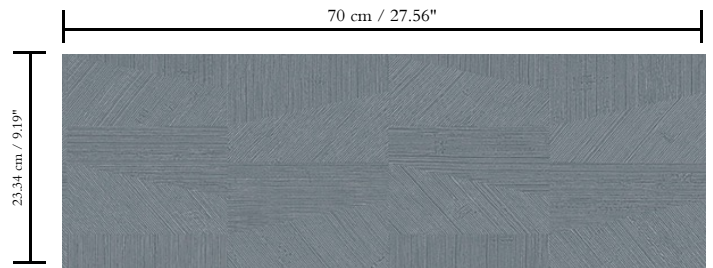

Spec Sheet

Collection

Focus

Pattern

Trapezium

Reference

26566

Composition

Wallcovering with paper backing

Description

Vinyl wallpaper with a deep and natural-looking relief in sleek geometric shapes that create a 3D effect

Dimensions

Rolls of 10.05 m x 0.70 m = 7 m² / 11 yds x 27.56" = 75 sq. ft.

Repeat

Straight match 23.34 cm (9.19")

Adhesive

Metyl Special (200 g in 4 l of water) with the addition of 20% PVA adhesive

Fire retardancy

B-s2, d0 / Class A

Light resistance

Good lightfastness

Care

Extra-washable

How to paste

Paste the wallcovering

How to remove

Peelable