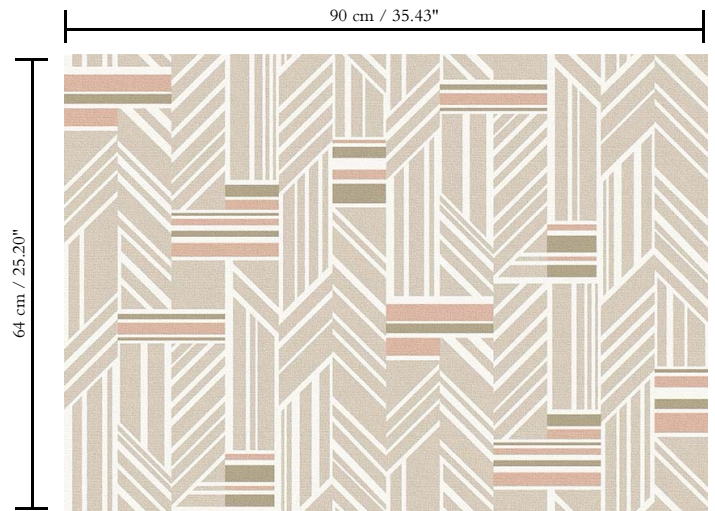

Spec Sheet

Collection

Takara

Pattern

Spirit

Reference

28540

Composition

Natural wallcovering on non-woven backing

Description

Wallcovering made of printed on natural paper weave

Dimensions

Width 90 cm (35.43"), sold by the linear metre/yard

Repeat

Straight match 64 cm (25.20")

Adhesive

Adhesive for non-woven wallcovering like Arte Clearpro or 100% dispersion adhesive

Fire retardancy

B-s1, d0 / Class A

Light resistance

Good lightfastness

Care

Spongeable during hanging (dab away damp glue)

How to paste

Moisten the product, paste the wall

How to remove

Strippable