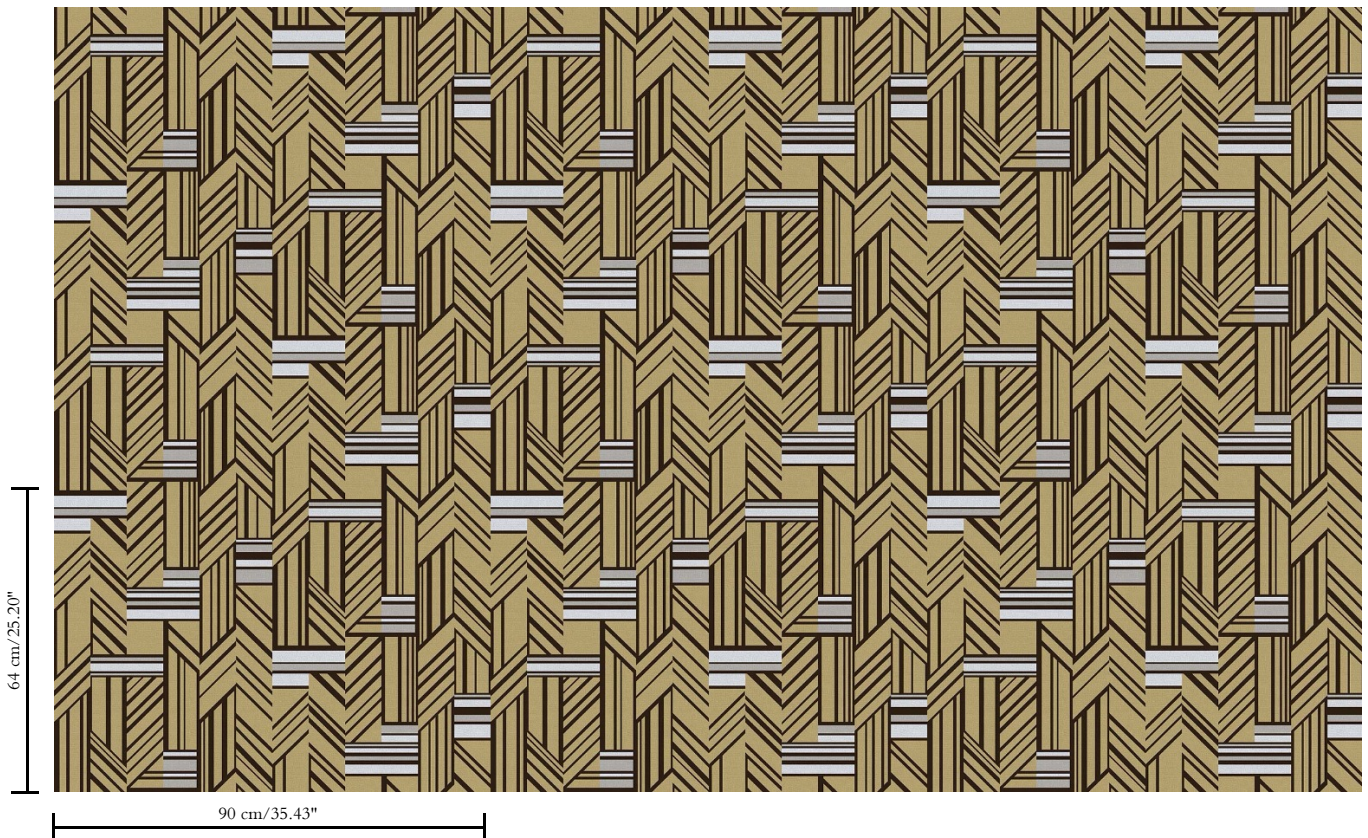

ARTE

www.arte-international.com

Collection

Takara

Pattern

Spirit

Reference

28541

<https://www.arte-international.com/en/collections/takara/spirit/28541>