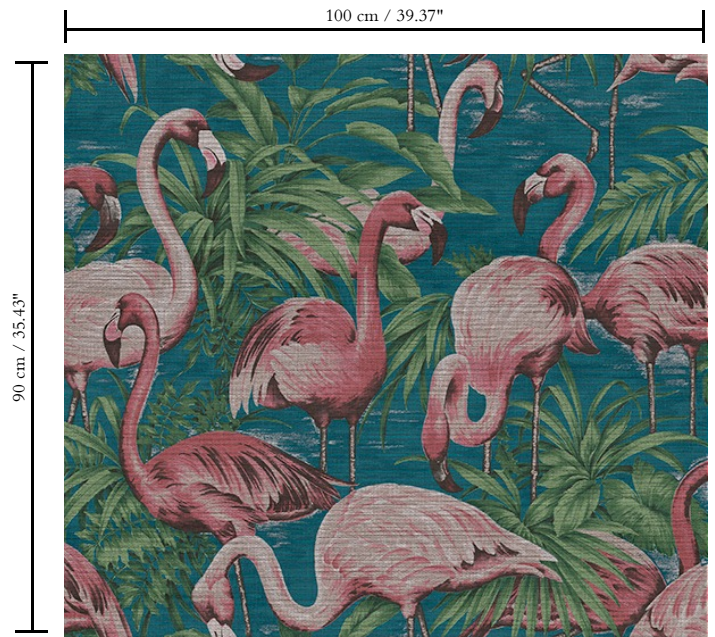

Spec Sheet

Collection

Curiosa

Pattern

Flamingo

Reference

31541

Composition

Vinyl wallpaper on paper backing

Dimensions

XL-ROLL: Rolls of 10.05 m x 1.00 m = 10 m² / 11 yds x 39.37" = 108 sq. ft.

Repeat

Drop match 90/45 cm (35.43"/17.72")

Adhesive

Metyl Special (200 g in 4 l of water) with the addition of 20% PVA adhesive

How to remove

Peelable

Collection

Curiosa

Pattern

Flamingo

Reference

31541