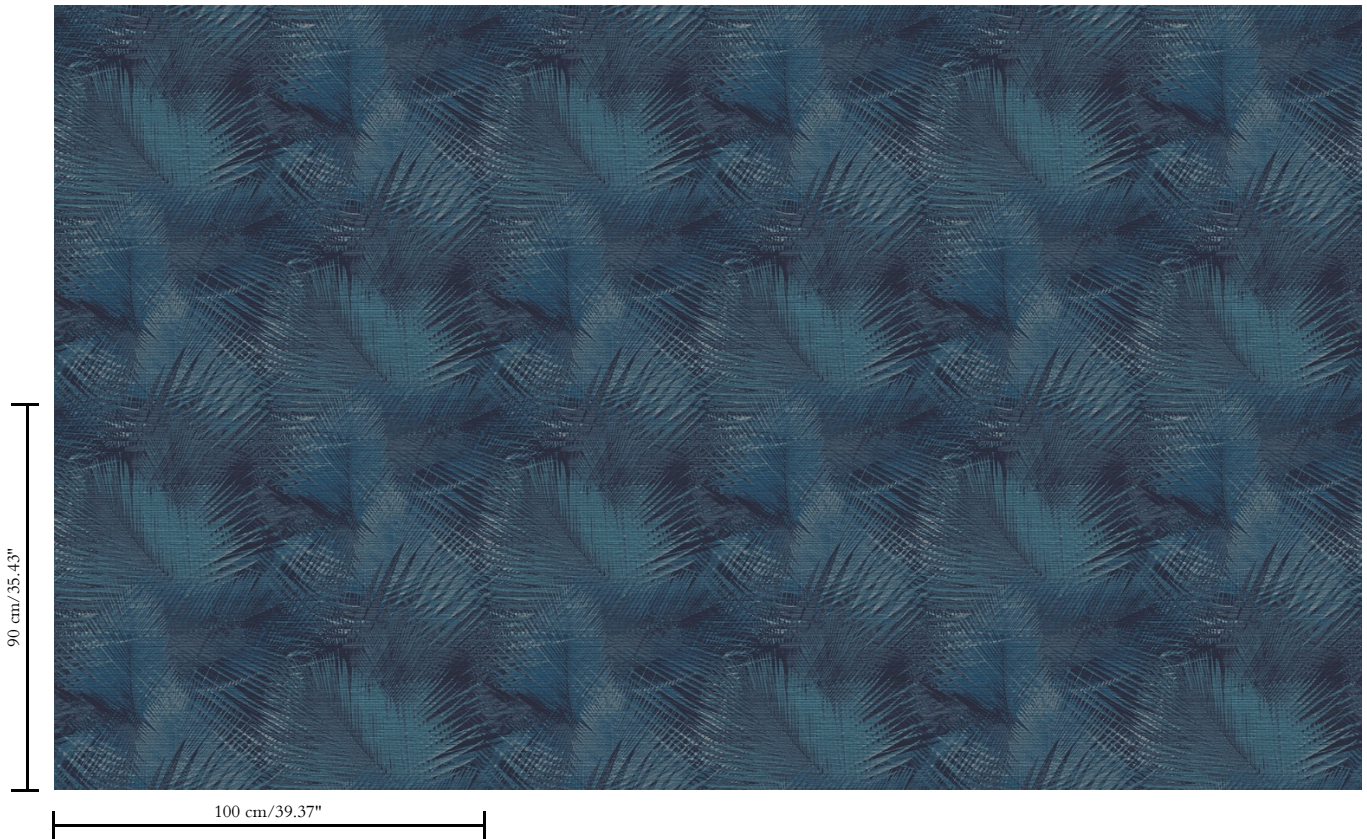

Collection

Avalon

Pattern

Shield

Reference

31553

Remark

Vinyl wallpaper inspired by natural patterns and materials