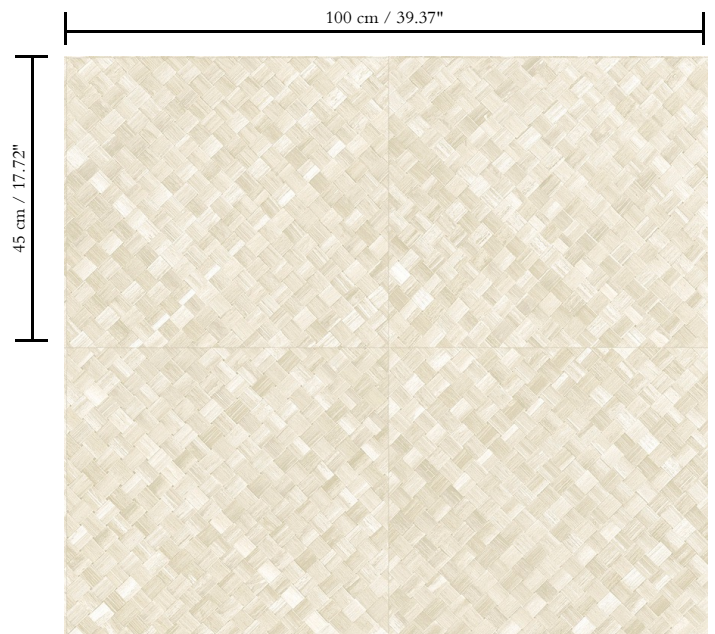

# Spec Sheet

Collection

Selva

Pattern

Pandan

Reference

34101

Composition

Vinyl wallpaper on paper backing

Description

Wickerwork in tile shape, inspired by the tropical plant pandan

Dimensions

**XL-ROLL:** Rolls of 10.05 m x 1.00 m = 10 m<sup>2</sup> / 11 yards x 39.37" = 108 sq. ft.

Good lightfastness

Care

Extra-washable

How to paste

Paste the wallcovering

How to remove

Peelable

Collection

Selva

Pattern

Pandan

Reference

34101