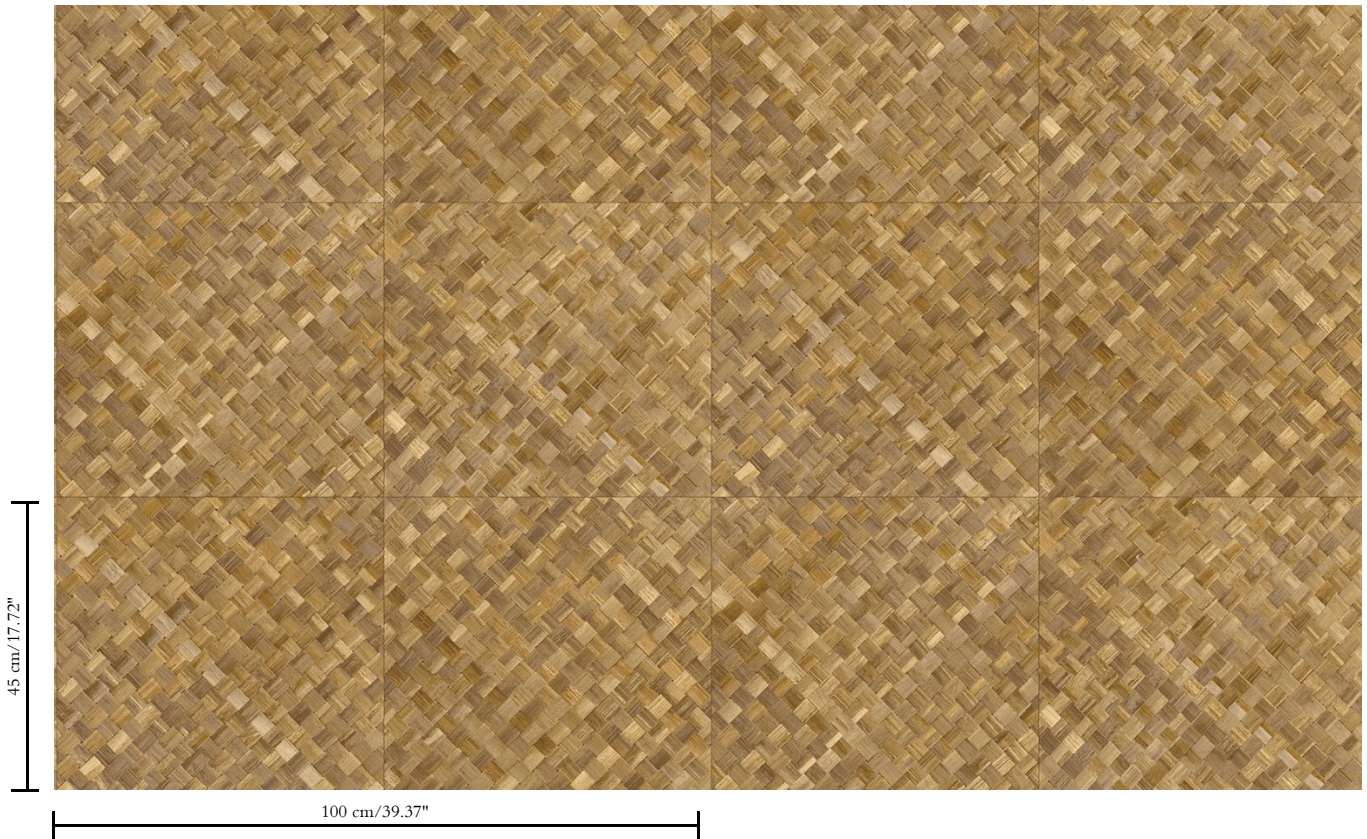

Collection

Selva

Pattern

Pandan

Reference

34102

<https://www.arte-international.com/en/collections/selva/pandan/34102>