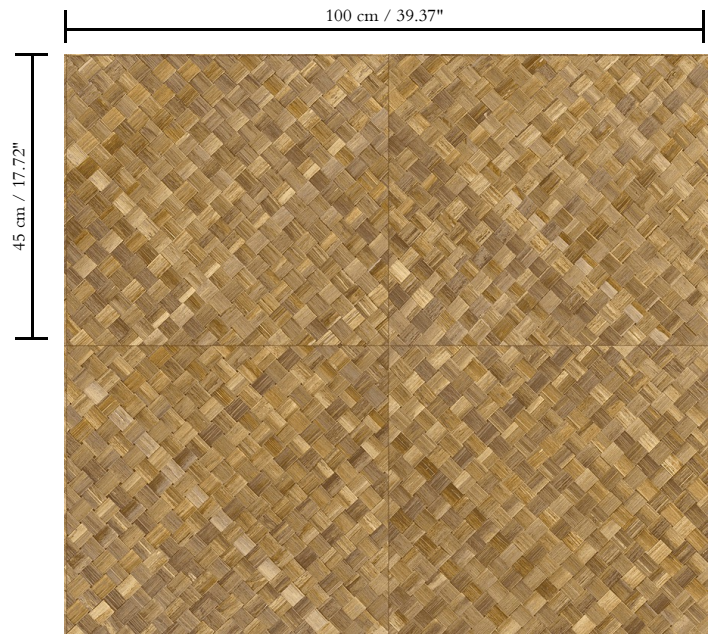

Spec Sheet

Collection

Selva

Pattern

Pandan

Reference

34102

Composition

Vinyl wallpaper on paper backing

Description

Wickerwork in tile shape, inspired by the tropical plant pandan

Dimensions

XL-ROLL: Rolls of 10.05 m x 1.00 m = 10 m² / 11 yards x 39.37" = 108 sq. ft.

Repeat

Straight match of 45 cm (17.72") or drop match of 90/45 cm (35.43"/17.72")

Adhesive

Metyl Special (200 g in 4 l of water) with the addition of 20% PVA adhesive

Fire retardancy

B-s2, d0 / Class A

Light resistance

Good lightfastness

Care

Extra-washable

How to paste

Paste the wallcovering

How to remove

Peelable