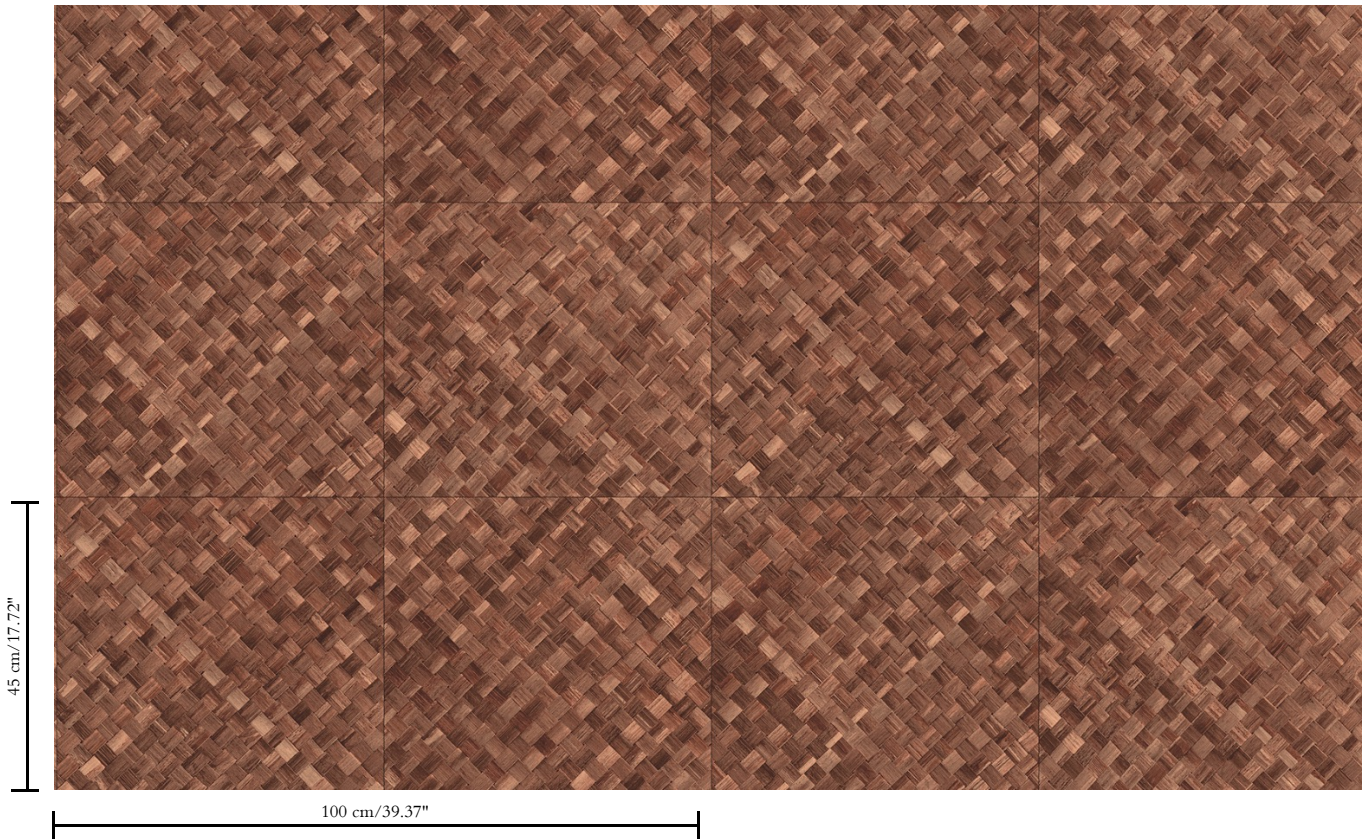

Collection

Selva

Pattern

Pandan

Reference

34103