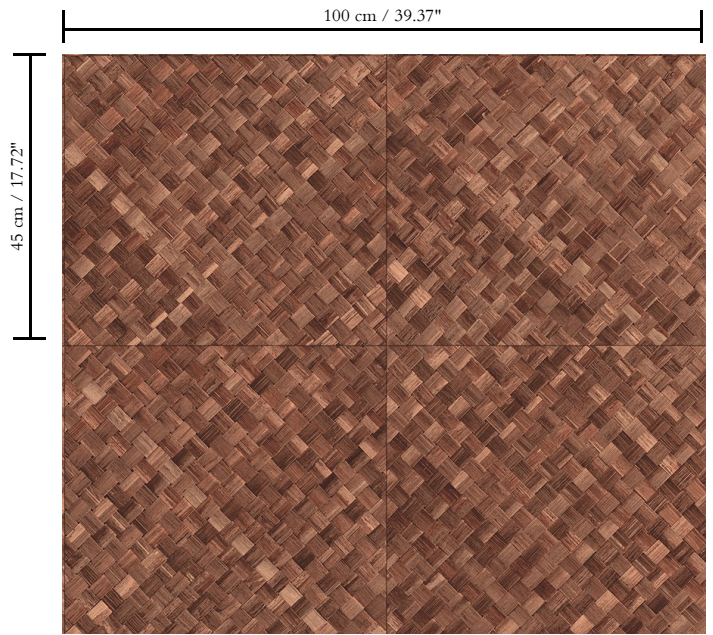

Spec Sheet

Collection

Selva

Pattern

Pandan

Reference

34103

Composition

Vinyl wallpaper on paper backing

Description

Wickerwork in tile shape, inspired by the tropical plant pandan

Dimensions

XL-ROLL: Rolls of 10.05 m x 1.00 m = 10 m² / 11 yards x 39.37" = 108 sq. ft.

Repeat

Straight match of 45 cm (17.72") or drop match of 90/45 cm (35.43"/17.72")

Adhesive

Metyl Special (200 g in 4 l of water) with the addition of 20% PVA adhesive

Fire retardancy

B-s2, d0 / Class A

Light resistance

Good lightfastness

Care

Extra-washable

How to paste

Paste the wallcovering

How to remove

Peelable