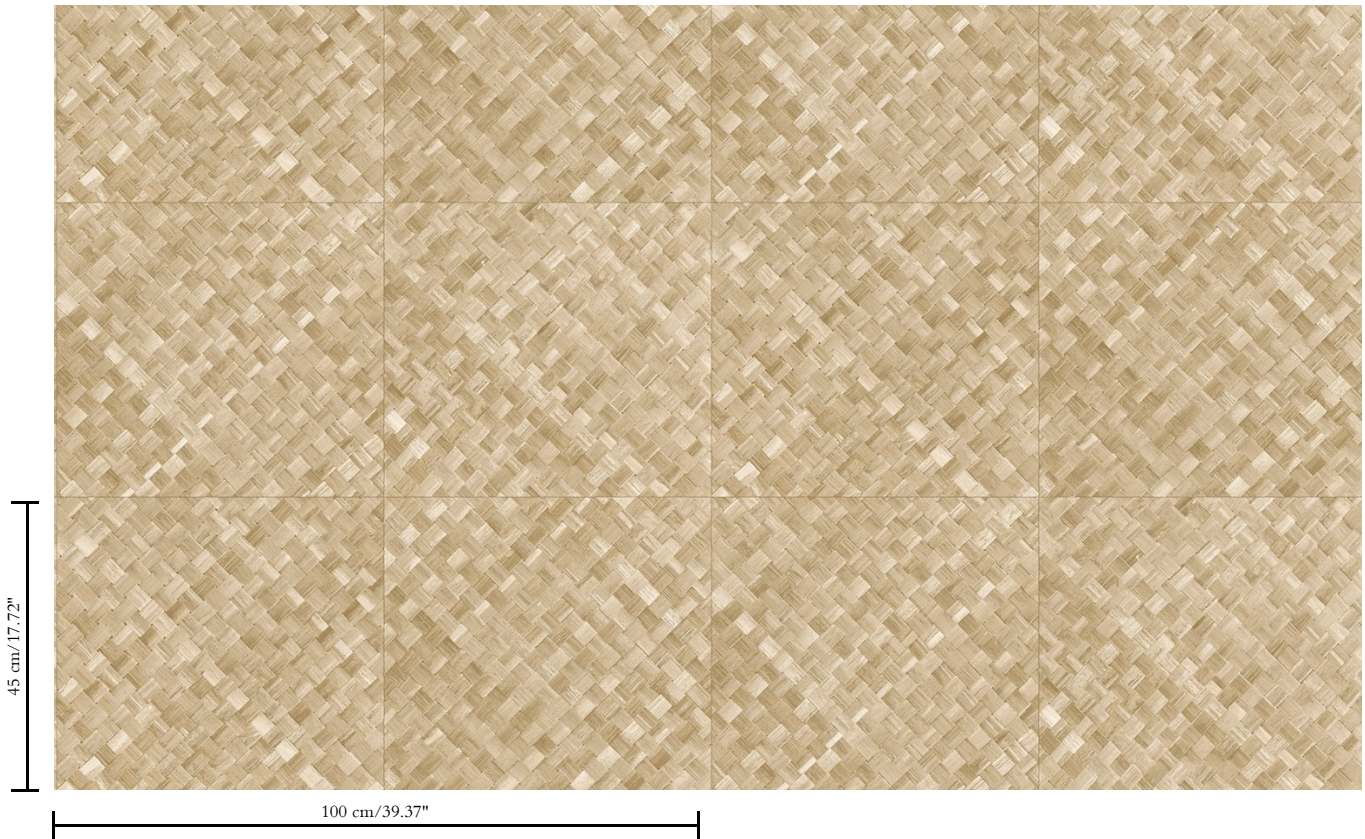

Collection

Selva

Pattern

Pandan

Reference

34104