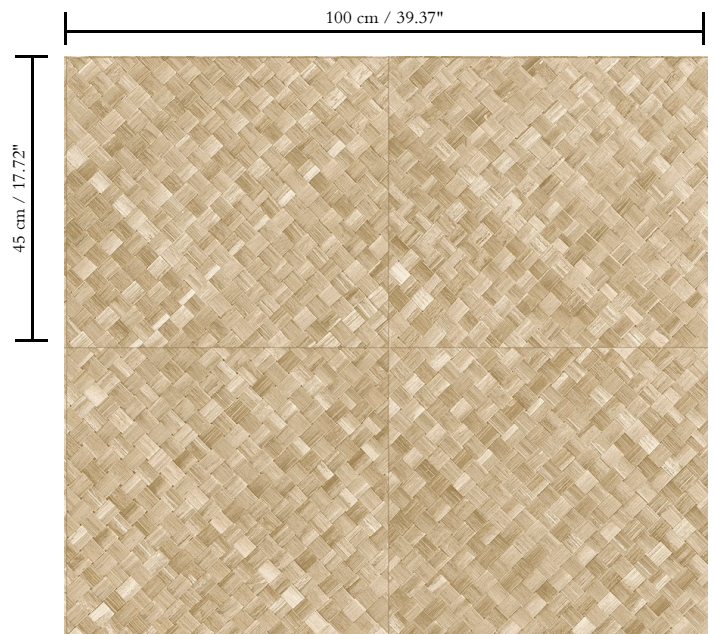

Spec Sheet

Collection

Selva

Pattern

Pandan

Reference

34104

Composition

Vinyl wallpaper on paper backing

Description

Wickerwork in tile shape, inspired by the tropical plant pandan

Dimensions

XL-ROLL: Rolls of 10.05 m x 1.00 m = 10 m² / 11 yards x 39.37" = 108 sq. ft.

Repeat

Straight match of 45 cm (17.72") or drop match of 90/45 cm (35.43"/17.72")

Adhesive

Metyl Special (200 g in 4 l of water) with the addition of 20% PVA adhesive

Fire retardancy

B-s2, d0 / Class A

Light resistance

Good lightfastness

Care

Extra-washable

How to paste

Paste the wallcovering

How to remove

Peelable