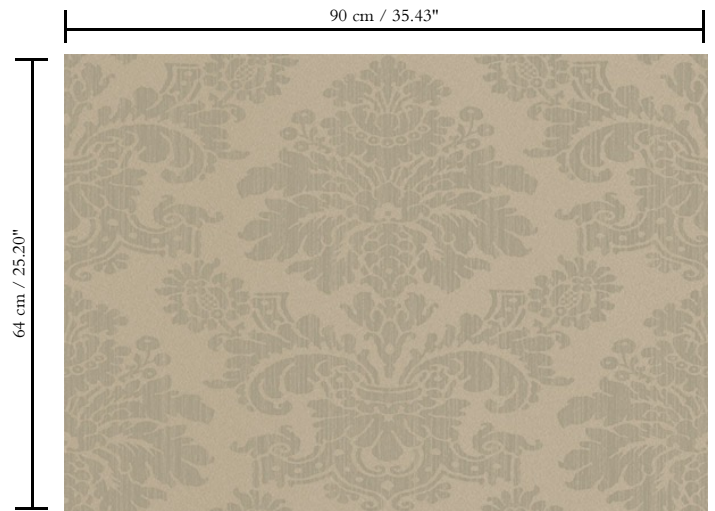

Spec Sheet

Collection

Metal X Signum

Pattern

Gloria

Reference

37641 (glass beads)

Composition

Metallic wallcovering on non-woven backing

Description

Wallcovering made of real metal foil with an oxidised effect and a print on matching tones, some references finished with glass beads

Dimensions

Width 90 cm (35.43"), sold by the linear metre/yard

Repeat

Straight match 64 cm (25.20")

Adhesive

Adhesive for non-woven wallcovering like Arte Clearpro or 100% dispersion adhesive

Fire retardancy

B-s1, d0 / Class A

Light resistance

Good lightfastness

Care

Washable

How to paste

Moisten the product, paste the wall

How to remove

Strippable