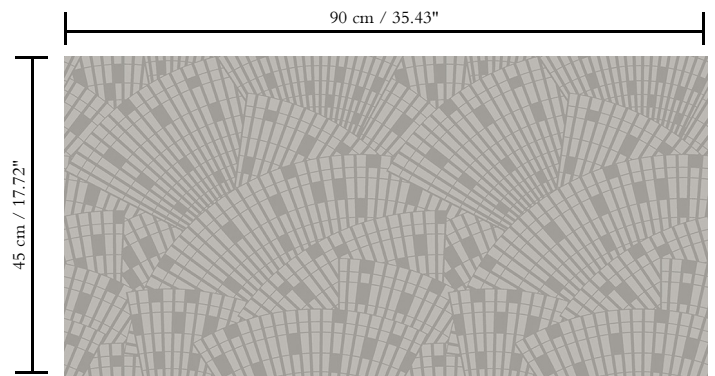

Spec Sheet

Collection

Metal X Signum

Pattern

Classo

Reference

37651

Composition

Metallic wallcovering on non-woven backing

Description

Wallcovering made of real metal foil with an oxidised effect and a print on matching tones, some references finished with a layer of satin lacquer

Dimensions

Width 90 cm (35.43"), sold by the linear metre/yard

Repeat

Straight match 45 cm (17.72")

Adhesive

Adhesive for non-woven wallcovering like Arte Clearpro or 100% dispersion adhesive

Fire retardancy

B-s1, d0 / Class A

Light resistance

Good lightfastness

Care

Washable

How to paste

Moisten the product, paste the wall

How to remove

Strippable