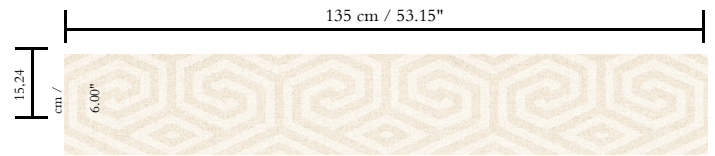

Spec Sheet

Collection

Sapphire Maze

Pattern

Sapphire Maze

Reference

47080

Composition

Contract vinyl on non-woven backing

Description

This vinyl wallcovering is developed for the contract market and is therefore extremely durable, shock resistant and washable

Dimensions

Width 135/140 cm (53/55\"), untrimmed, sold by the linear metre/yard

Repeat

Straight match 15.24 cm (6.00\")

Adhesive

Adhesive for non-woven wallcovering like Arte Clearpro or 100% dispersion adhesive

Fire retardancy

B-s2, d0 / Class A

Light resistance

Good lightfastness

Care

Extra-washable

How to paste

Paste the wallcovering

How to remove

Strippable