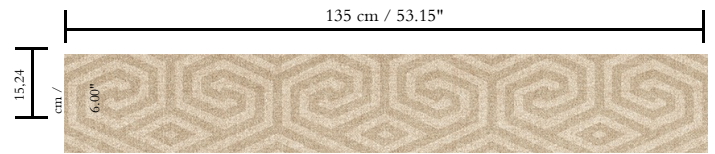

Spec Sheet

Collection

Sapphire Maze

Pattern

Sapphire Maze

Reference

47081

Composition

Contract vinyl on non-woven backing

Description

This vinyl wallcovering is developed for the contract market and is therefore extremely durable, shock resistant and washable

Dimensions

Width 135/140 cm (53/55\"), untrimmed, sold by the linear metre/yard

Repeat

Straight match 15.24 cm (6.00\")

Adhesive

Adhesive for non-woven wallcovering like Arte Clearpro or 100% dispersion adhesive

Fire retardancy

B-s2, d0 / Class A

Light resistance

Good lightfastness

Care

Extra-washable

How to paste

Paste the wallcovering

How to remove

Strippable