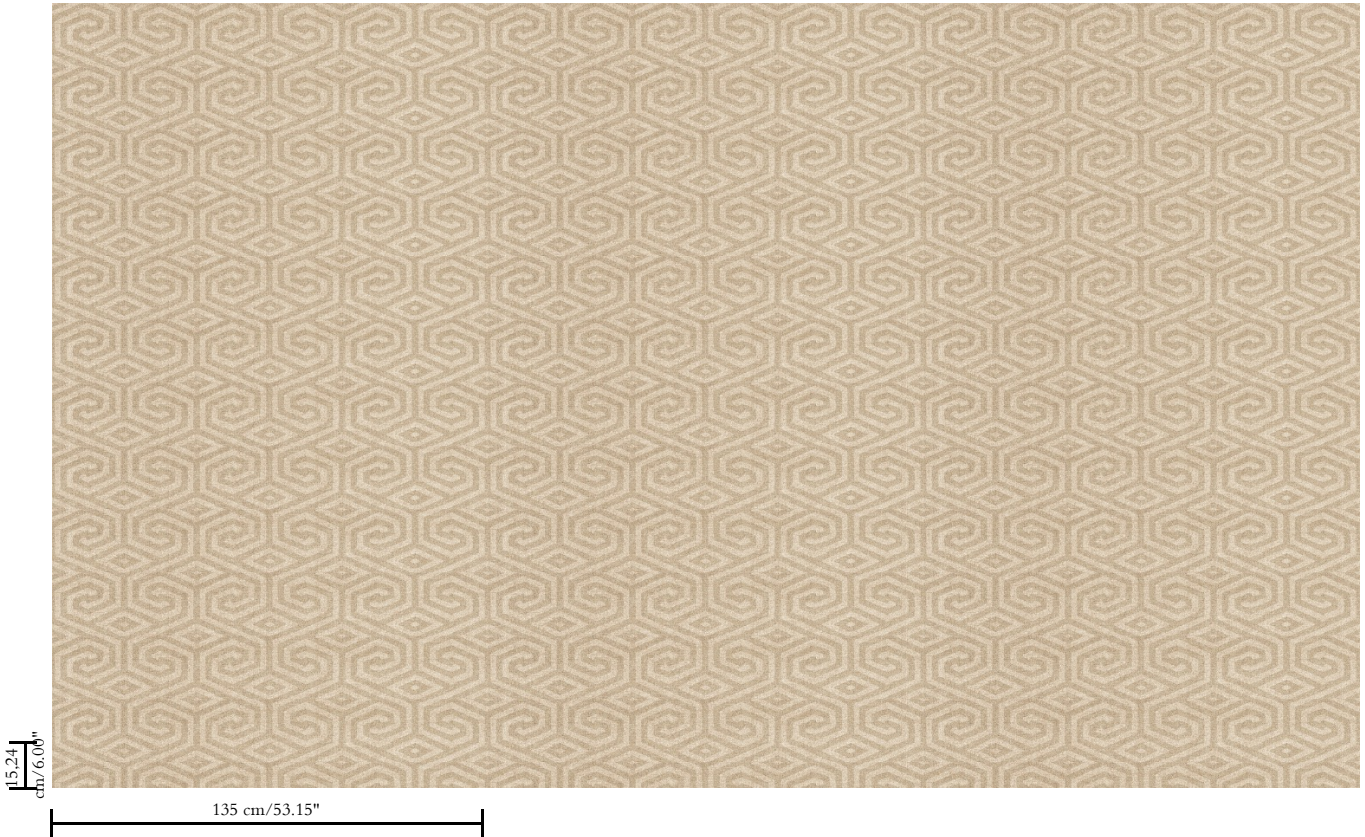

Collection

Sapphire Maze

Pattern

Sapphire Maze

Reference

47081

Remark

Double cut