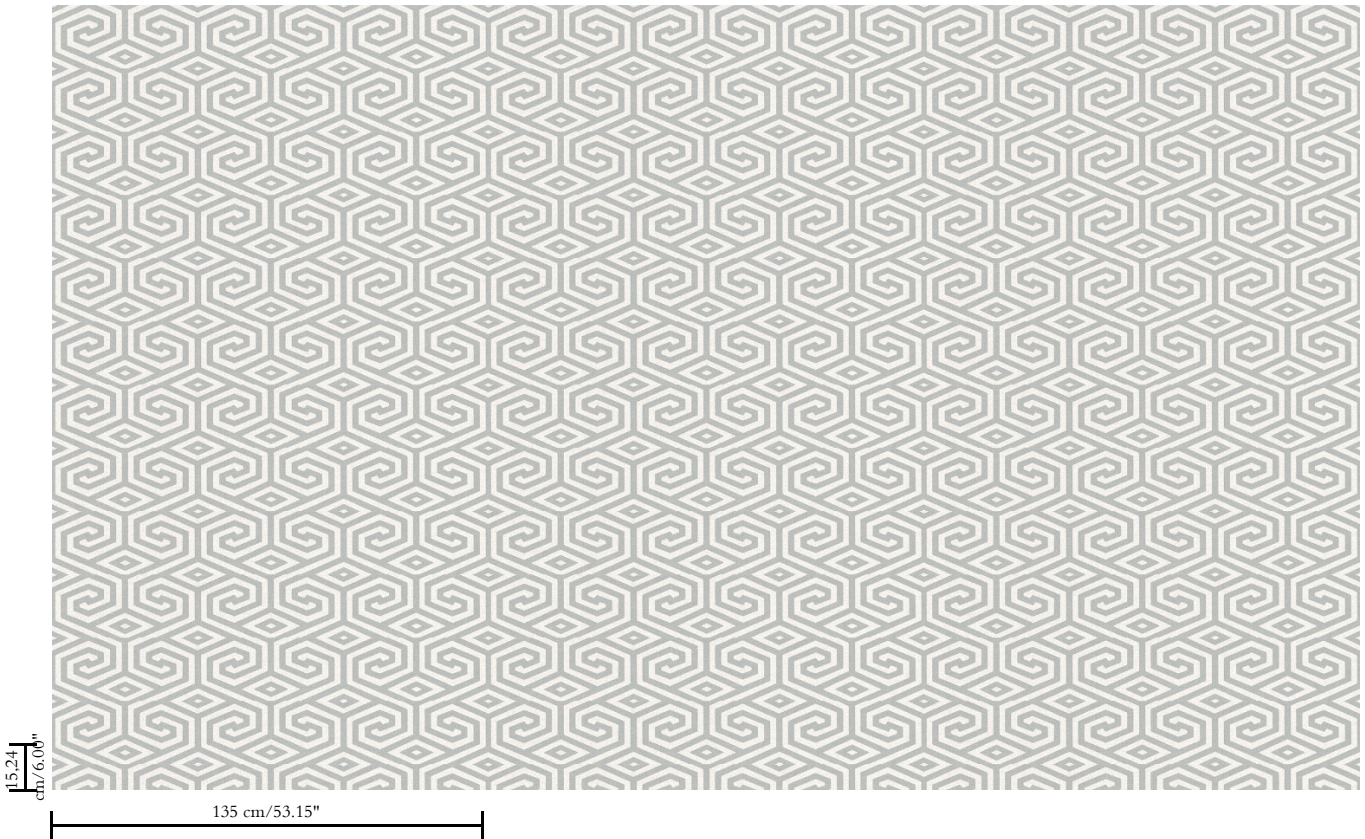

Collection

Sapphire Maze

Pattern

Sapphire Maze

Reference

47082

Remark

Double cut