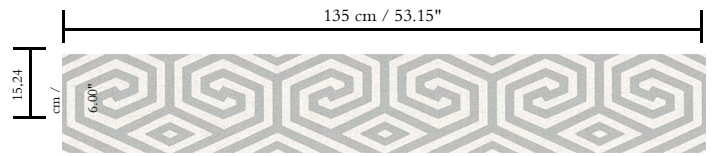

Spec Sheet

Collection

Sapphire Maze

Pattern

Sapphire Maze

Reference

47082

Composition

Contract vinyl on non-woven backing

Description

This vinyl wallcovering is developed for the contract market and is therefore extremely durable, shock resistant and washable

Dimensions

Width 135/140 cm (53/55"), untrimmed, sold by the linear metre/yard

Repeat

Straight match 15.24 cm (6.00")

Adhesive

Adhesive for non-woven wallcovering like Arte Clearpro or 100% dispersion adhesive

Fire retardancy

B-s2, d0 / Class A

Light resistance

Good lightfastness