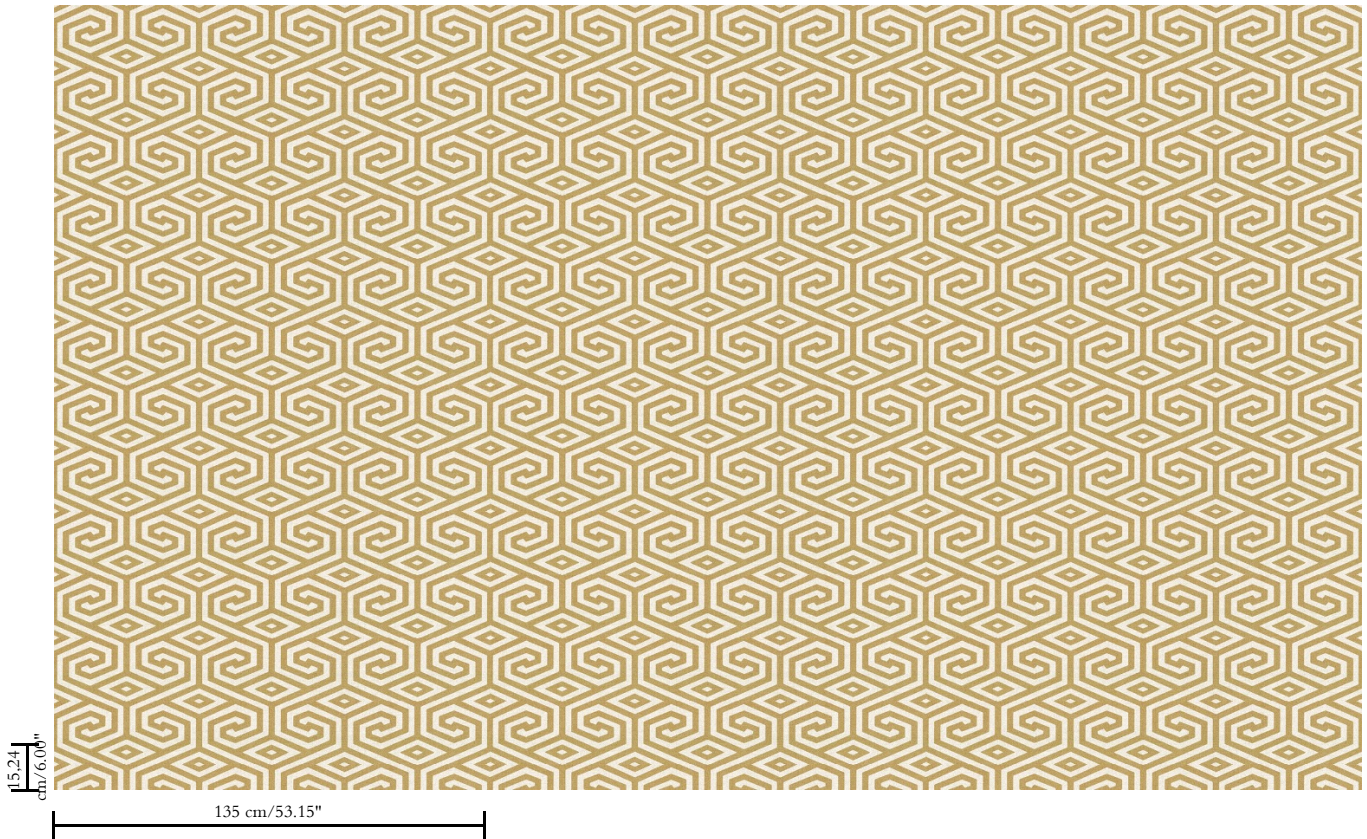

Collection

Sapphire Maze

Pattern

Sapphire Maze

Reference

47083

Remark

Double cut