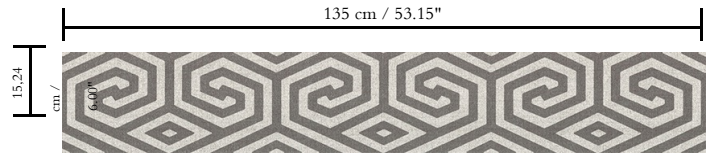

Spec Sheet

Collection

Sapphire Maze

Pattern

Sapphire Maze

Reference

47084

Composition

Contract vinyl on non-woven backing

Description

This vinyl wallcovering is developed for the contract market and is therefore extremely durable, shock resistant and washable

Dimensions

Width 135/140 cm (53/55"), untrimmed, sold by the linear metre/yard

Repeat

Straight match 15.24 cm (6.00")

Adhesive

Adhesive for non-woven wallcovering like Arte Clearpro or 100% dispersion adhesive

Fire retardancy

B-s2, d0 / Class A

Light resistance

Good lightfastness

Care

Extra-washable

How to paste

Paste the wallcovering

How to remove

Strippable