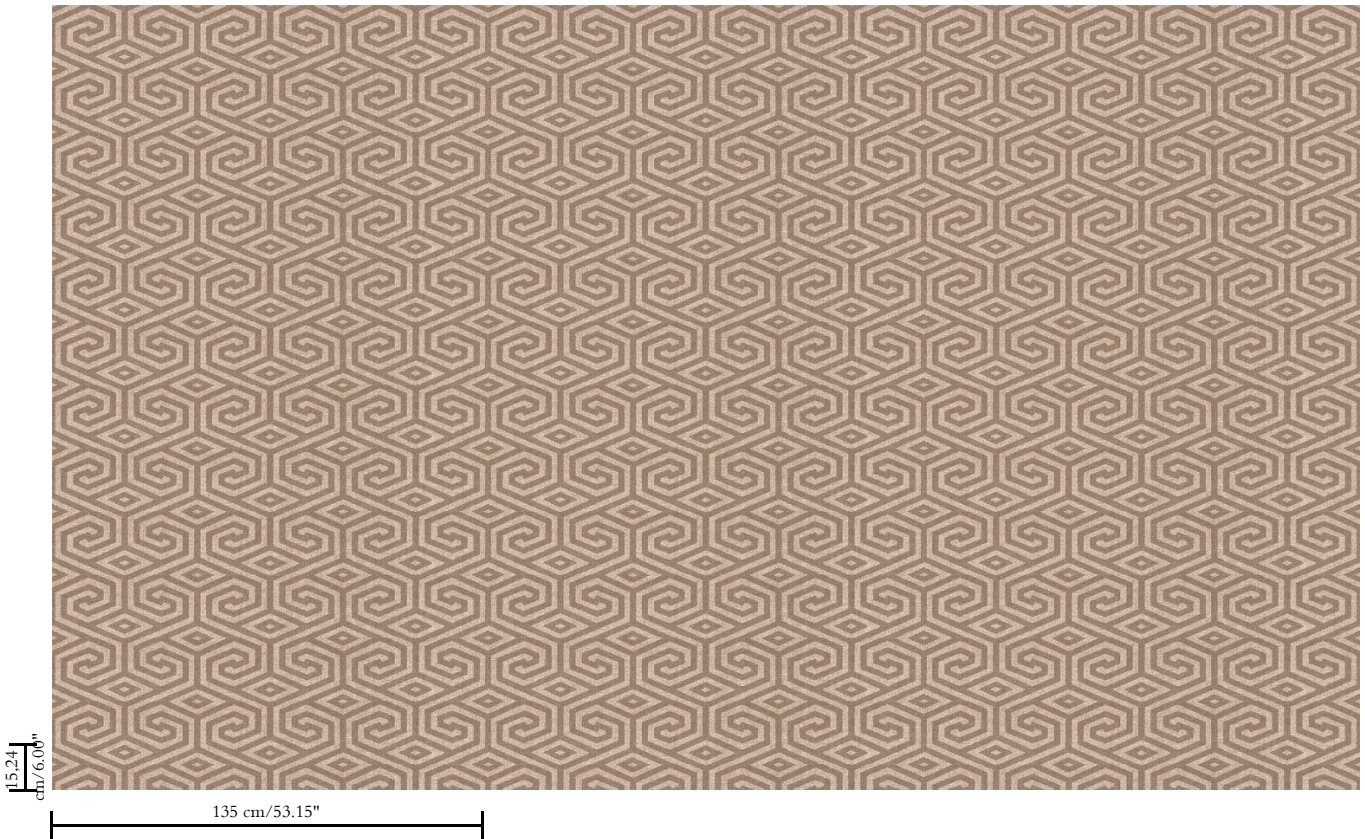

Collection

Sapphire Maze

Pattern

Sapphire Maze

Reference

47086

Remark

Double cut