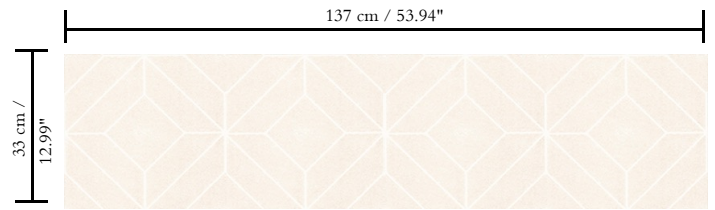

Spec Sheet

Collection

Galuchat

Pattern

Galuchat

Reference

47181

Composition

Contract vinyl on non-woven backing

Description

This vinyl wallcovering is developed for the contract market and is therefore extremely durable, shock resistant and washable

Dimensions

Width 137/140 cm (54/55"), untrimmed, sold by the linear metre/yard

Repeat

Straight match 33 cm (12.99")

Adhesive

Adhesive for non-woven wallcovering like Arte Clearpro or 100% dispersion adhesive

Fire retardancy

B-s2, d0 / Class A

Light resistance

Good lightfastness

Care

Extra-washable

How to paste

Paste the wallcovering

How to remove

Strippable