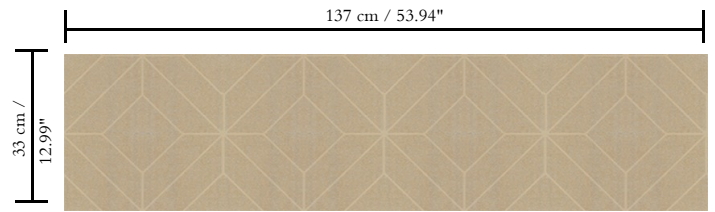

Spec Sheet

Collection

Galuchat

Pattern

Galuchat

Reference

47188

Composition

Contract vinyl on non-woven backing

Description

This vinyl wallcovering is developed for the contract market and is therefore extremely durable, shock resistant and washable

Dimensions

Width 137/140 cm (54/55\"), untrimmed, sold by the linear metre/yard

Repeat

Straight match 33 cm (12.99\")

Adhesive

Adhesive for non-woven wallcovering like Arte Clearpro or 100% dispersion adhesive

Fire retardancy

B-s2, d0 / Class A

Light resistance

Good lightfastness

Care

Extra-washable

How to paste

Paste the wallcovering

How to remove

Strippable