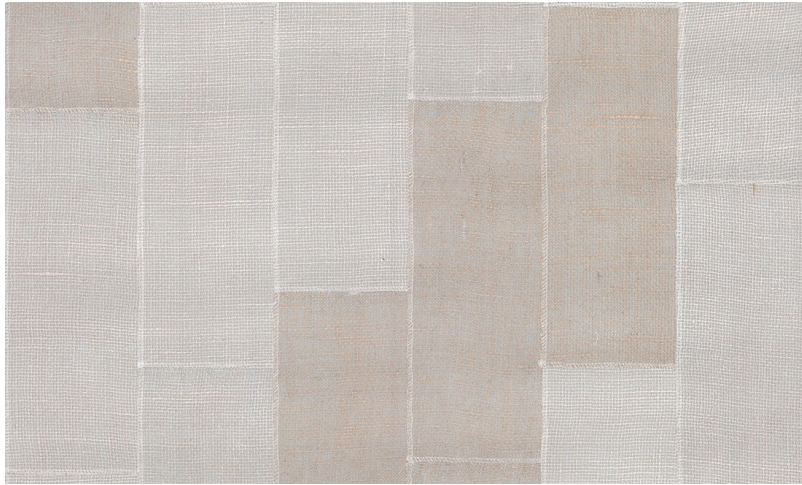

Spec Sheet

Collection

Revera

Pattern

Align

Reference

47501

Composition

Natural wallcovering on non-woven backing

Description

Wallcovering made of handwoven and coloured jute

Dimensions

Width 91.44 cm (36.00"), sold by the linear metre/yard

Repeat

Free match 0 cm (0.00")

Adhesive

Moisten the product, paste the wall

How to remove

Strippable

Remark

The pattern Align is a patchwork of real jute, that obtains an excellent colour fastness thanks to a special treatment