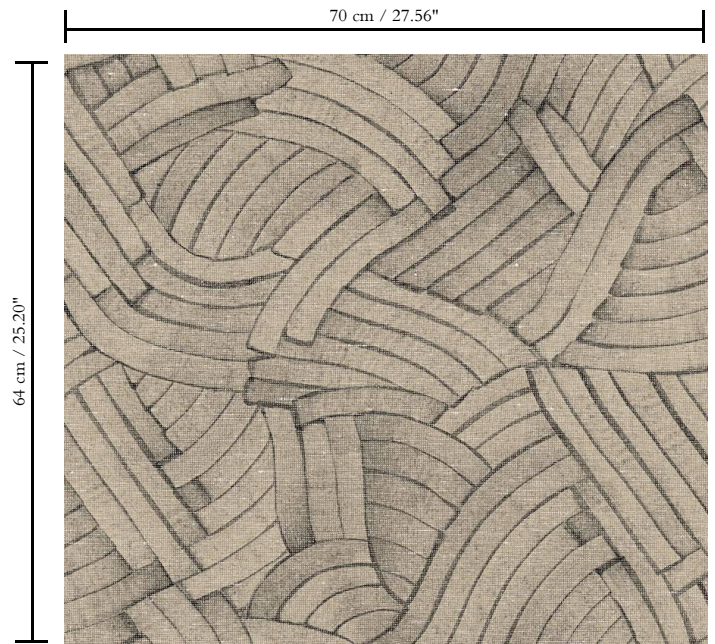

Wallpaper on non-woven backing

Description

Timeless wallpaper that interprets geometry in a new, modernistic way

Dimensions

Rolls of 8.50 m x 0.70 m = 6 m² / 9.30 yds x 27.56" = 64 sq. ft.

Repeat

Drop match 64/32 cm (25.20"/12.60")

Care

Washable

How to paste

Paste the wall

How to remove

Strippable

Collection

Essentials | Modulaire

Pattern

Wind

Reference

53021