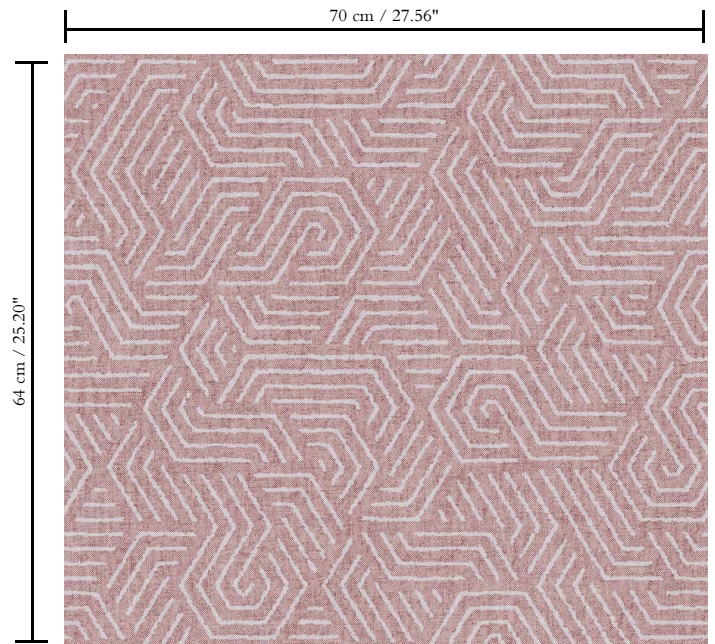

Spec Sheet

Collection

Essentials | Modulaire

Pattern

Flourish

Reference

53051

Composition

Wallpaper on non-woven backing

Description

Timeless wallpaper that interprets geometry in a new, modernistic way

Dimensions

Rolls of 8.50 m x 0.70 m = 6 m² / 9.30 yds x 27.56" = 64 sq. ft.

Repeat

Straight match 64 cm (25.20")

Adhesive

Adhesive for non-woven wallcovering like Arte Clearpro, or Metyl Special (200 g in 4 l of water) with the addition of 20% PVA adhesive

Fire retardancy

B-s1, d0 / Class A

Light resistance

Good lightfastness

Care

Washable

How to paste

Paste the wall

How to remove

Strippable