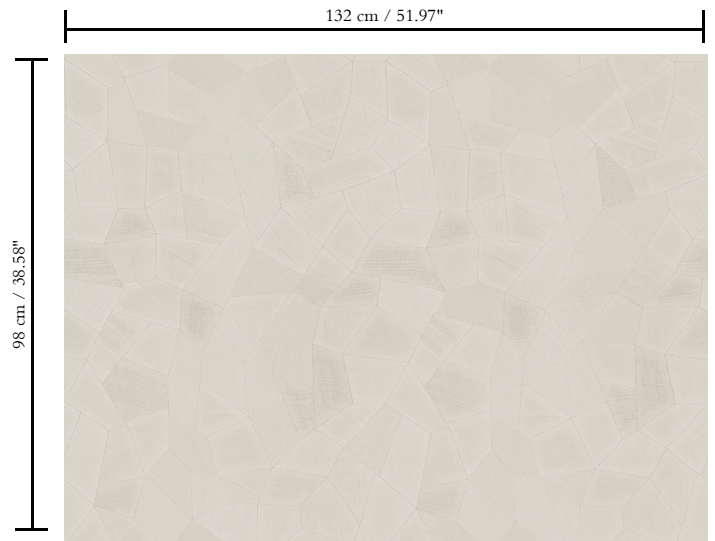

Spec Sheet

Collection

Aurora

Pattern

Aurora

Reference

67161

Composition

Contract vinyl on fabric backing

Description

This vinyl wallcovering is developed for the contract market and is therefore extremely durable, shock resistant and washable

Dimensions

Width 132/137 cm (52/54"), untrimmed, sold by the linear metre/yard

Repeat

Straight match 98 cm (38.58")

Adhesive

Adhesive for non-woven wallcovering like Arte Clearpro or 100% dispersion adhesive

Fire retardancy

B-s2, d0 / Class A

Light resistance

Good lightfastness

Care

Extra-washable

How to paste

Paste the wallcovering

How to remove

Strippable