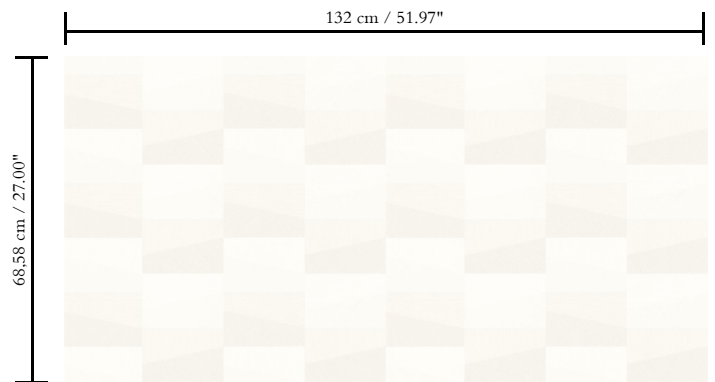

Spec Sheet

Collection

Focal

Pattern

Focal

Reference

67470

Composition

Contract vinyl on non-woven backing

Description

This vinyl wallcovering is developed for the contract market and is therefore extremely durable, shock resistant and washable

Dimensions

Width 132/137 cm (52/54"), untrimmed, sold by the linear metre/yard

Repeat

Straight match 68.58 cm (27.00")

Adhesive

Adhesive for non-woven wallcovering like Arte Clearpro or 100% dispersion adhesive

Fire retardancy

B-s2, d0 / Class A

Light resistance

Good lightfastness

Care

Extra-washable

How to paste

Paste the wallcovering

How to remove

Strippable