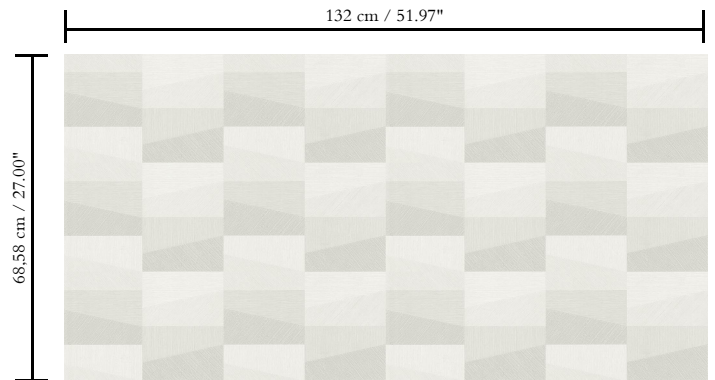

Spec Sheet

Collection

Focal

Pattern

Focal

Reference

67472

Composition

Contract vinyl on non-woven backing

Description

This vinyl wallcovering is developed for the contract market and is therefore extremely durable, shock resistant and washable

Dimensions

Width 132/137 cm (52/54"), untrimmed, sold by the linear metre/yard

Repeat

Straight match 68.58 cm (27.00")

Adhesive

Adhesive for non-woven wallcovering like Arte Clearpro or 100% dispersion adhesive

Fire retardancy

B-s2, d0 / Class A

Light resistance

Good lightfastness

Care

Extra-washable

How to paste

Paste the wallcovering

How to remove

Strippable