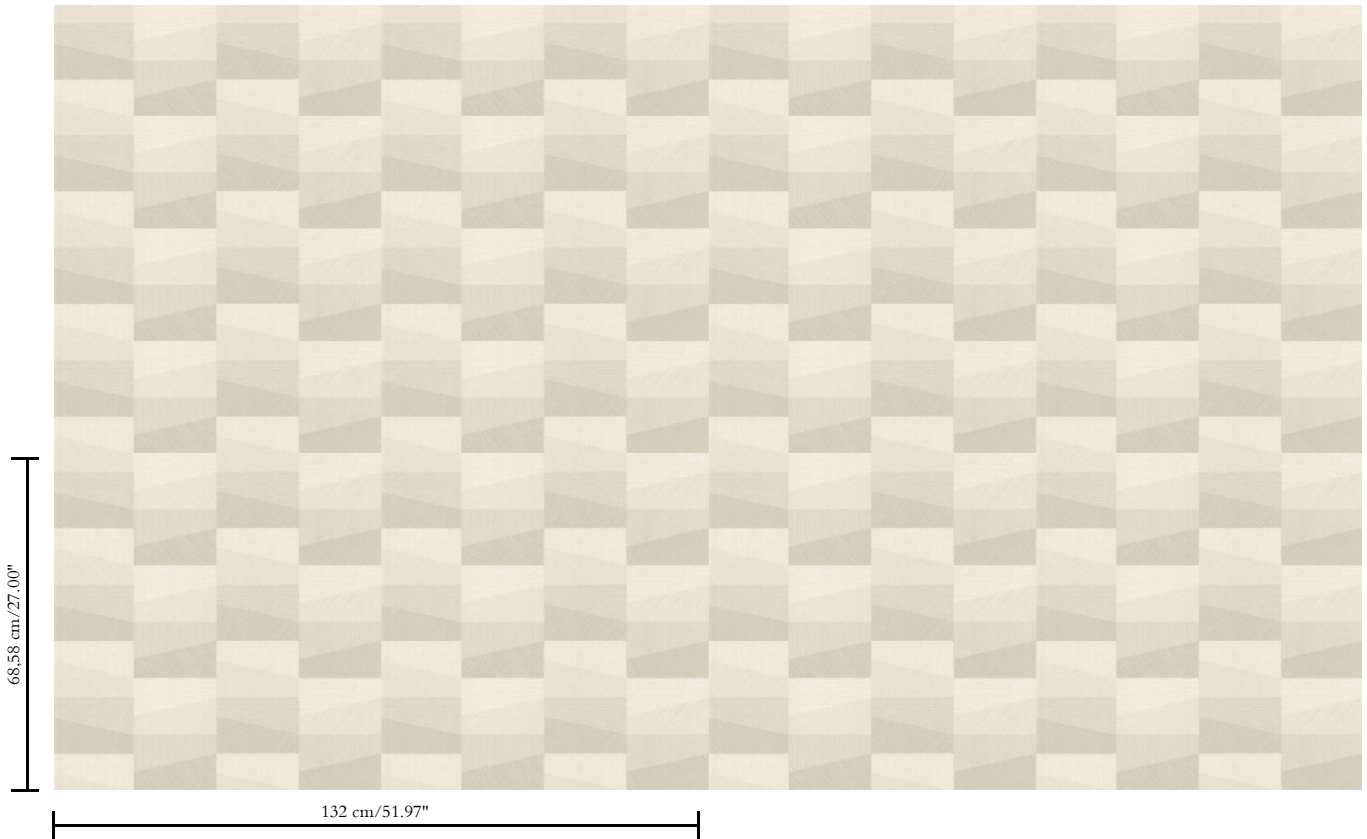

Collection

Focal

Pattern

Focal

Reference

67473

Remark

Double cut