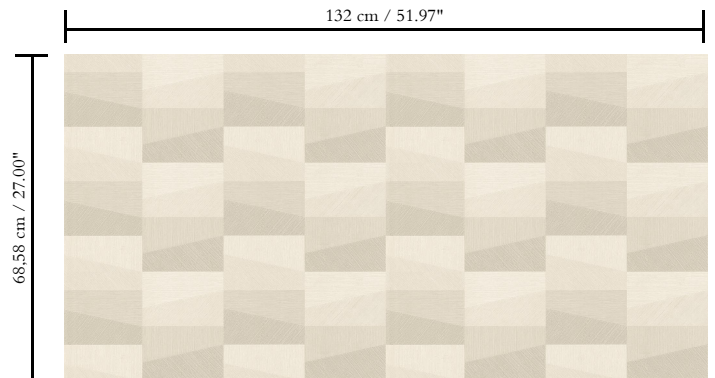

Spec Sheet

Collection

Focal

Pattern

Focal

Reference

67473

Composition

Contract vinyl on non-woven backing

Description

This vinyl wallcovering is developed for the contract market and is therefore extremely durable, shock resistant and washable

Dimensions

Width 132/137 cm (52/54"), untrimmed, sold by the linear metre/yard

Repeat

Straight match 68.58 cm (27.00")

Adhesive

Adhesive for non-woven wallcovering like Arte Clearpro or 100% dispersion adhesive

Fire retardancy

B-s2, d0 / Class A

Light resistance

Good lightfastness

Care

Extra-washable

How to paste

Paste the wallcovering

How to remove

Strippable