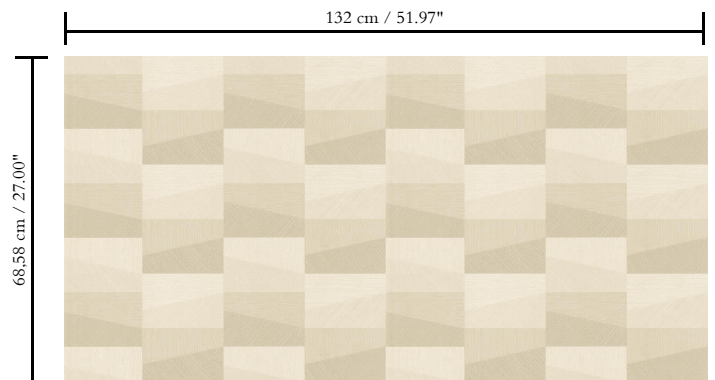

Spec Sheet

Collection

Focal

Pattern

Focal

Reference

67474

Composition

Contract vinyl on non-woven backing

Description

This vinyl wallcovering is developed for the contract market and is therefore extremely durable, shock resistant and washable

Dimensions

Width 132/137 cm (52/54"), untrimmed, sold by the linear metre/yard

Repeat

Straight match 68.58 cm (27.00")

Adhesive

Adhesive for non-woven wallcovering like Arte Clearpro or 100% dispersion adhesive

Fire retardancy

B-s2, d0 / Class A

Light resistance

Good lightfastness

Care

Extra-washable

How to paste

Paste the wallcovering

How to remove

Strippable