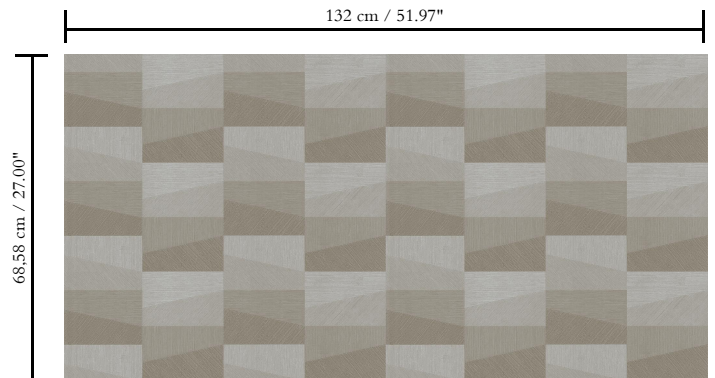

Spec Sheet

Collection

Focal

Pattern

Focal

Reference

67475

Composition

Contract vinyl on non-woven backing

Description

This vinyl wallcovering is developed for the contract market and is therefore extremely durable, shock resistant and washable

Dimensions

Width 132/137 cm (52/54"), untrimmed, sold by the linear metre/yard

Repeat

Straight match 68.58 cm (27.00")

Adhesive

Adhesive for non-woven wallcovering like Arte Clearpro or 100% dispersion adhesive

Fire retardancy

B-s2, d0 / Class A

Light resistance

Good lightfastness

Care

Extra-washable

How to paste

Paste the wallcovering

How to remove

Strippable