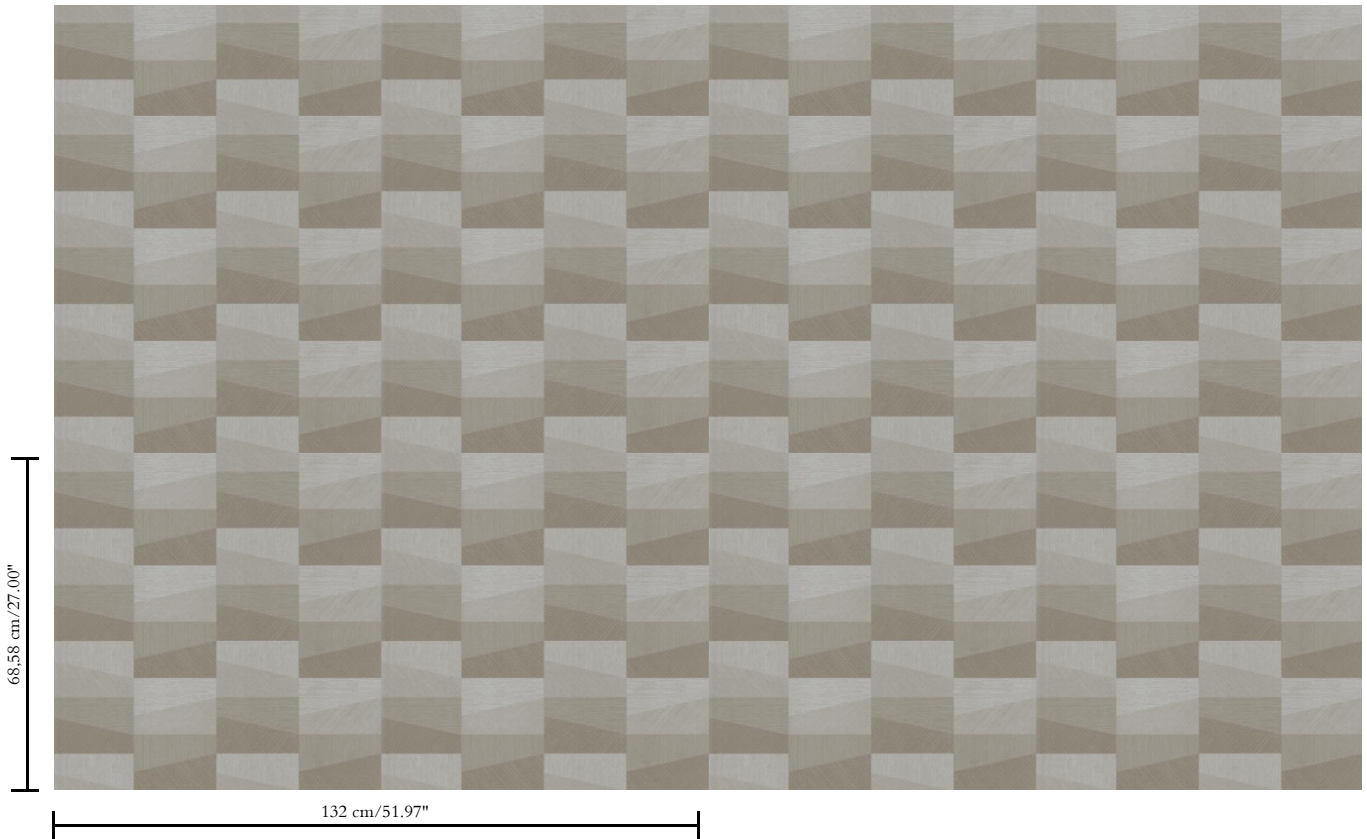

Collection

Focal

Pattern

Focal

Reference

67475

Remark

Double cut