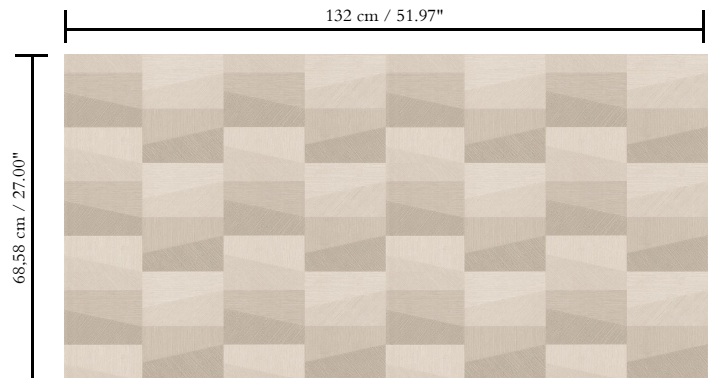

Spec Sheet

Collection

Focal

Pattern

Focal

Reference

67476

Composition

Contract vinyl on non-woven backing

Description

This vinyl wallcovering is developed for the contract market and is therefore extremely durable, shock resistant and washable

Dimensions

Width 132/137 cm (52/54"), untrimmed, sold by the linear metre/yard

Repeat

Straight match 68.58 cm (27.00")

Adhesive

Adhesive for non-woven wallcovering like Arte Clearpro or 100% dispersion adhesive

Fire retardancy

B-s2, d0 / Class A

Light resistance

Good lightfastness

Care

Extra-washable

How to paste

Paste the wallcovering

How to remove

Strippable