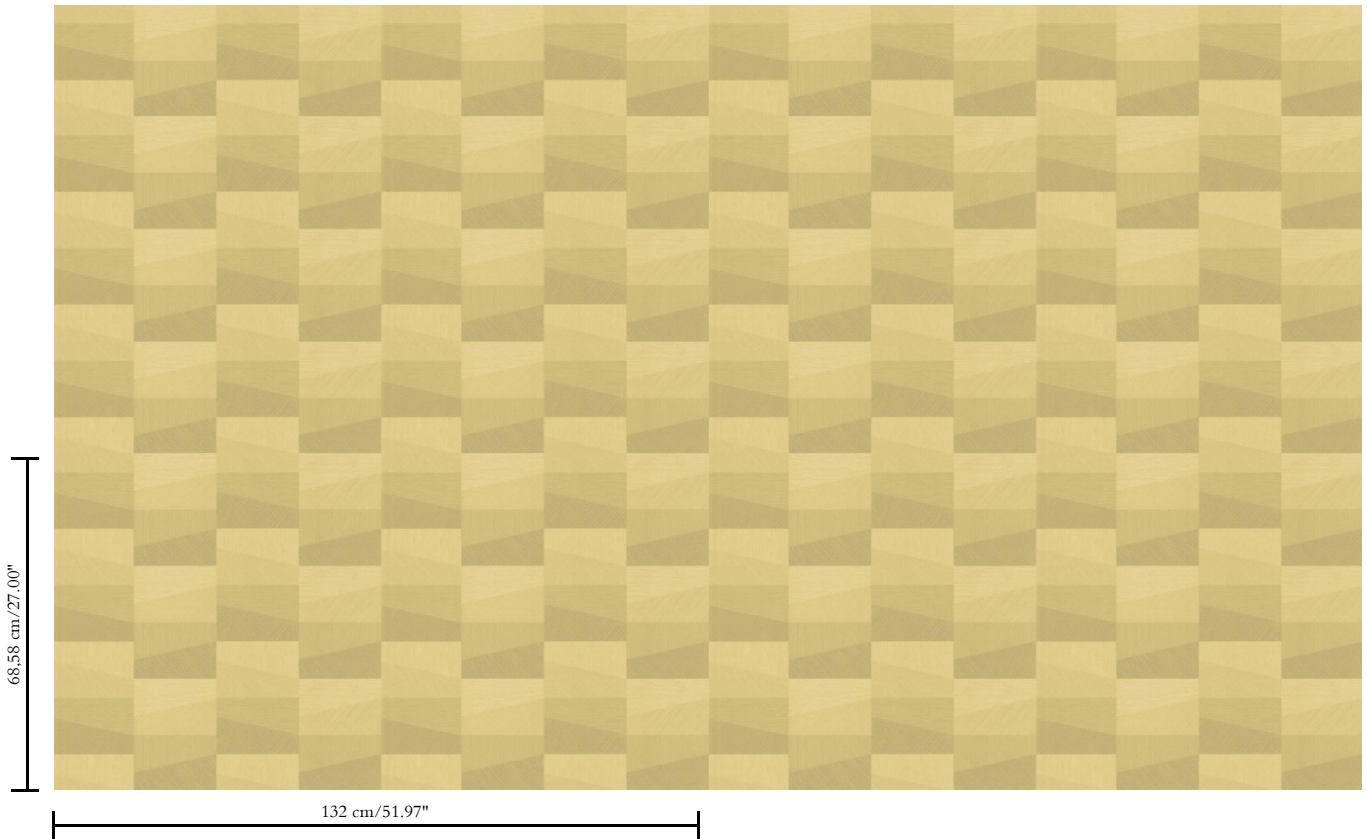

Collection

Focal

Pattern

Focal

Reference

67477

Remark

Double cut