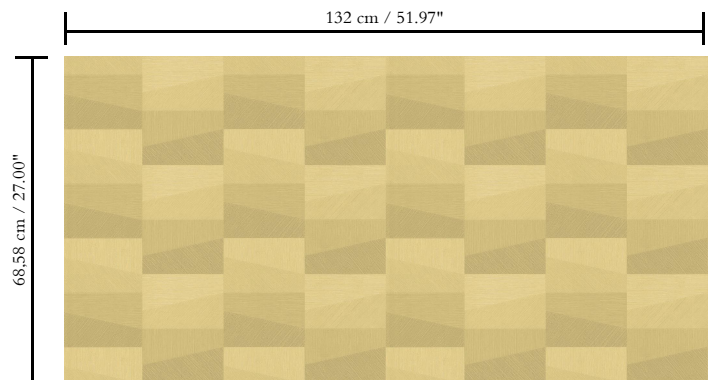

Spec Sheet

Collection

Focal

Pattern

Focal

Reference

67477

Composition

Contract vinyl on non-woven backing

Description

This vinyl wallcovering is developed for the contract market and is therefore extremely durable, shock resistant and washable

Dimensions

Width 132/137 cm (52/54"), untrimmed, sold by the linear metre/yard

Repeat

Straight match 68.58 cm (27.00")

Adhesive

Adhesive for non-woven wallcovering like Arte Clearpro or 100% dispersion adhesive

Fire retardancy

B-s2, d0 / Class A

Light resistance

Good lightfastness

Care

Extra-washable

How to paste

Paste the wallcovering

How to remove

Strippable