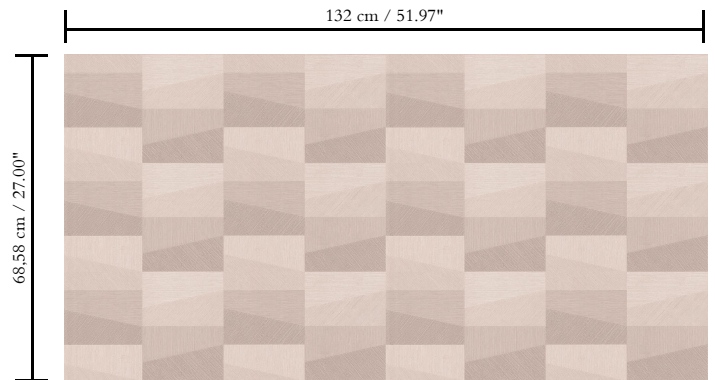

Spec Sheet

Collection

Focal

Pattern

Focal

Reference

67478

Composition

Contract vinyl on non-woven backing

Description

This vinyl wallcovering is developed for the contract market and is therefore extremely durable, shock resistant and washable

Dimensions

Width 132/137 cm (52/54"), untrimmed, sold by the linear metre/yard

Repeat

Straight match 68.58 cm (27.00")

Adhesive

Adhesive for non-woven wallcovering like Arte Clearpro or 100% dispersion adhesive

Fire retardancy

B-s2, d0 / Class A

Light resistance

Good lightfastness

Care

Extra-washable

How to paste

Paste the wallcovering

How to remove

Strippable