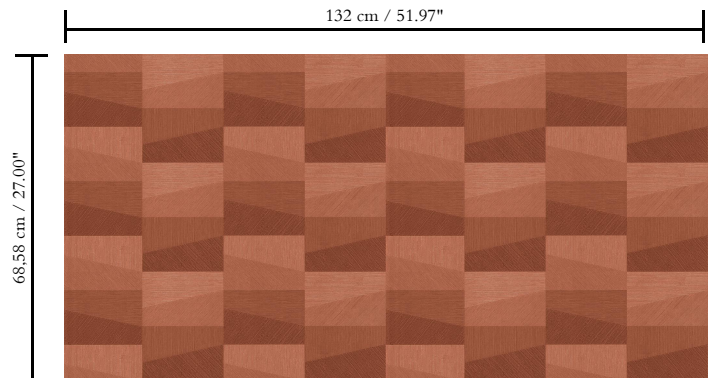

Spec Sheet

Collection

Focal

Pattern

Focal

Reference

67479

Composition

Contract vinyl on non-woven backing

Description

This vinyl wallcovering is developed for the contract market and is therefore extremely durable, shock resistant and washable

Dimensions

Width 132/137 cm (52/54"), untrimmed, sold by the linear metre/yard

Repeat

Straight match 68.58 cm (27.00")

Adhesive

Adhesive for non-woven wallcovering like Arte Clearpro or 100% dispersion adhesive

Fire retardancy

B-s2, d0 / Class A

Light resistance

Good lightfastness

Care

Extra-washable

How to paste

Paste the wallcovering

How to remove

Strippable