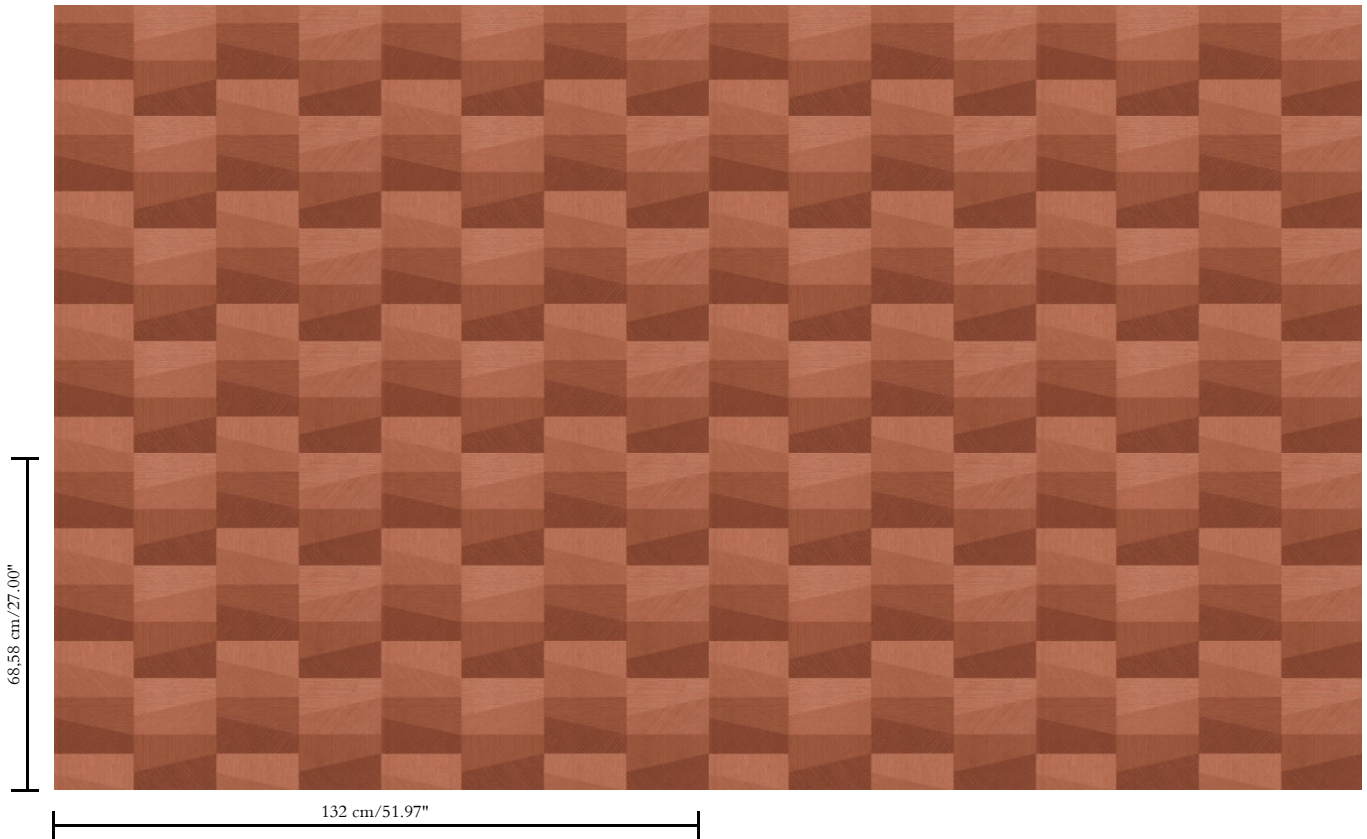

Collection

Focal

Pattern

Focal

Reference

67479

Remark

Double cut