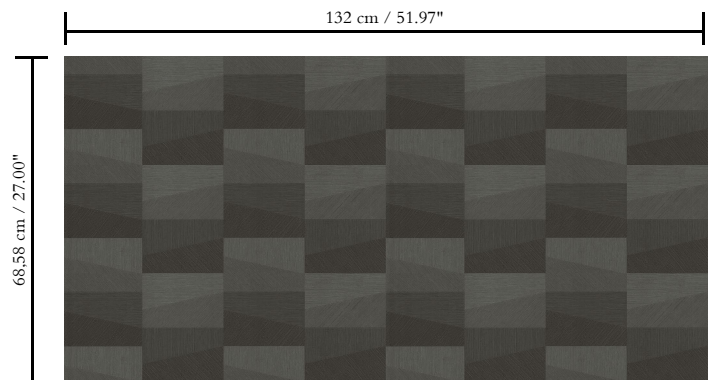

Spec Sheet

Collection

Focal

Pattern

Focal

Reference

67481

Composition

Contract vinyl on non-woven backing

Description

This vinyl wallcovering is developed for the contract market and is therefore extremely durable, shock resistant and washable

Dimensions

Width 132/137 cm (52/54"), untrimmed, sold by the linear metre/yard

Repeat

Straight match 68.58 cm (27.00")

Adhesive

Adhesive for non-woven wallcovering like Arte Clearpro or 100% dispersion adhesive

Fire retardancy

B-s2, d0 / Class A

Light resistance

Good lightfastness

Care

Extra-washable

How to paste

Paste the wallcovering

How to remove

Strippable