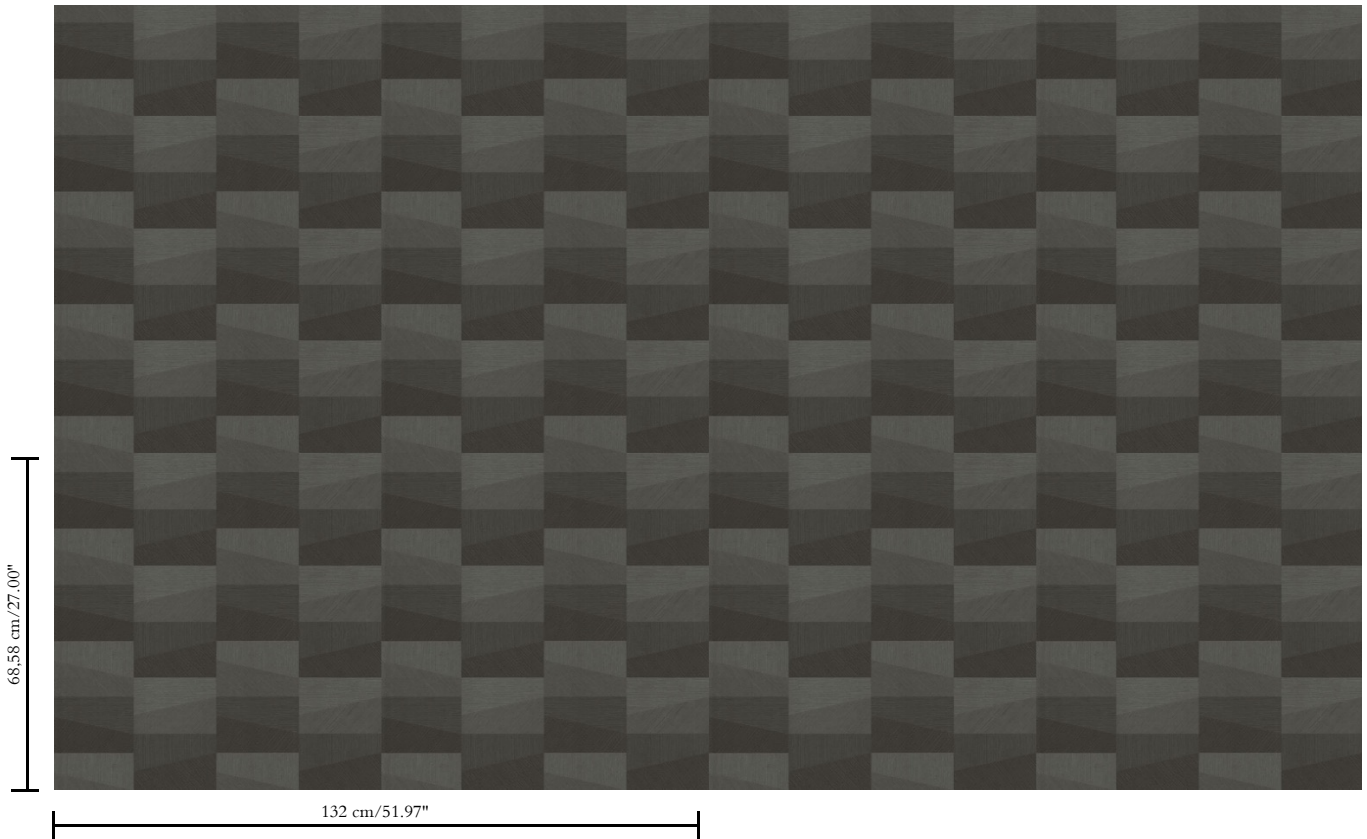

Collection

Focal

Pattern

Focal

Reference

67481

Remark

Double cut