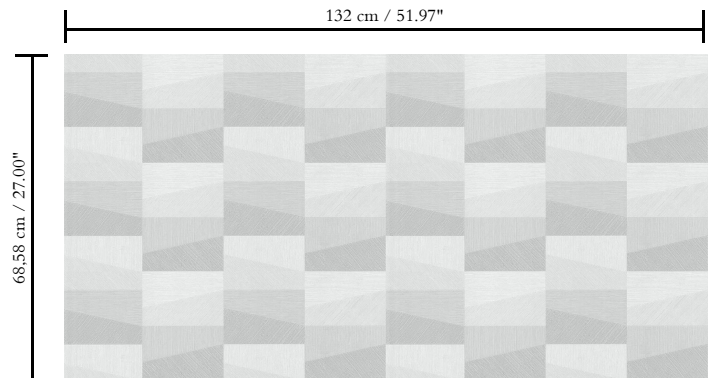

Spec Sheet

Collection

Focal

Pattern

Focal

Reference

67482

Composition

Contract vinyl on non-woven backing

Description

This vinyl wallcovering is developed for the contract market and is therefore extremely durable, shock resistant and washable

Dimensions

Width 132/137 cm (52/54"), untrimmed, sold by the linear metre/yard

Repeat

Straight match 68.58 cm (27.00")

Adhesive

Adhesive for non-woven wallcovering like Arte Clearpro or 100% dispersion adhesive

Fire retardancy

B-s2, d0 / Class A

Light resistance

Good lightfastness

Care

Extra-washable

How to paste

Paste the wallcovering

How to remove

Strippable