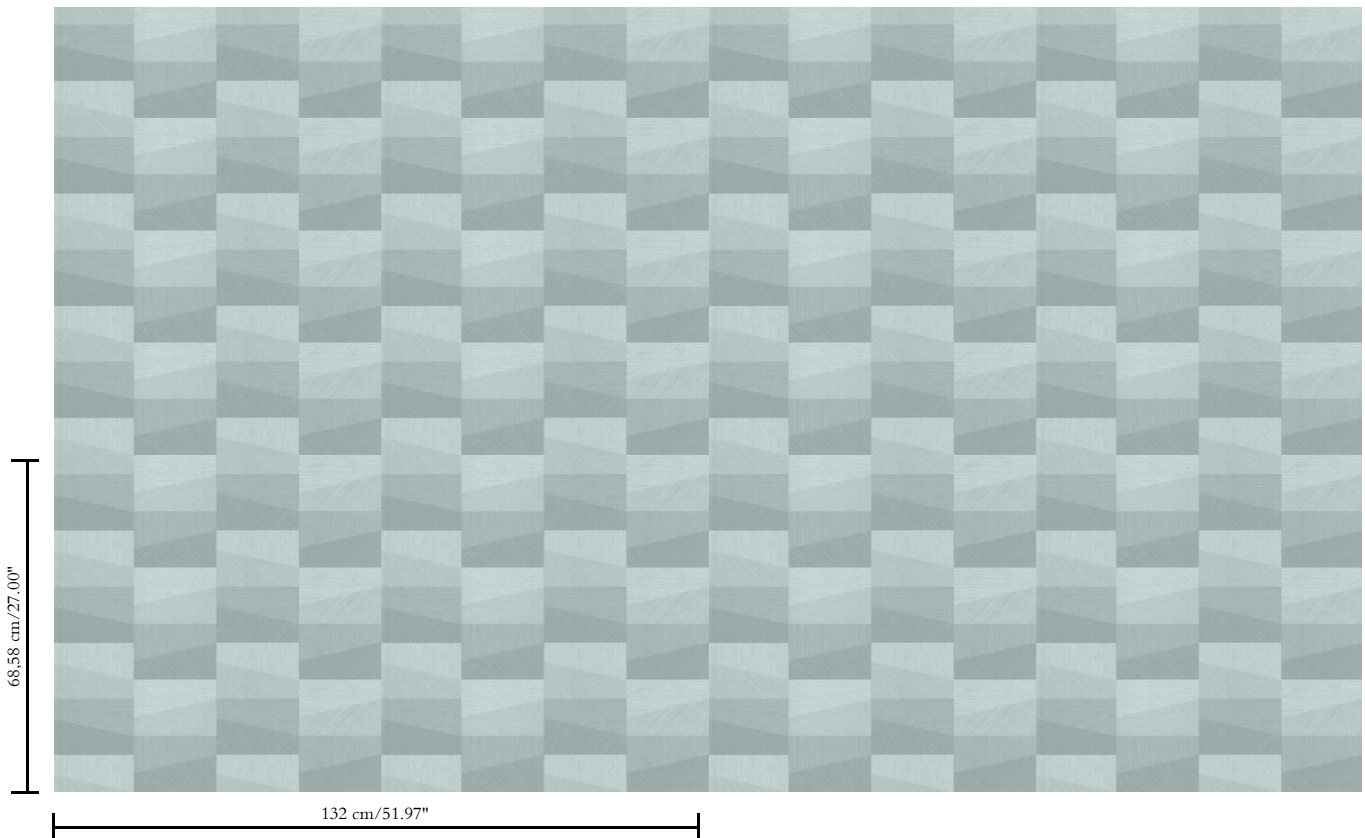

Collection

Focal

Pattern

Focal

Reference

67483

Remark

Double cut