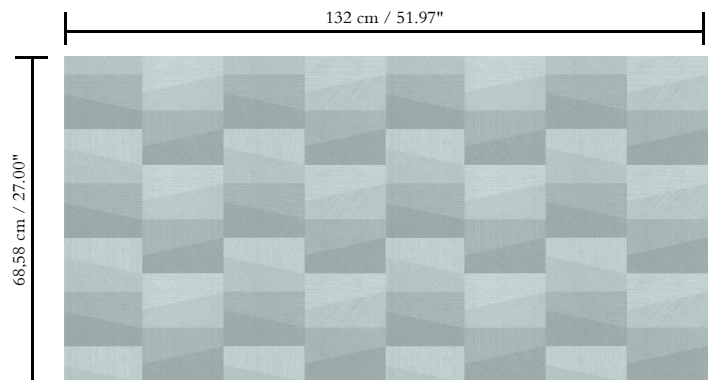

Spec Sheet

Collection

Focal

Pattern

Focal

Reference

67483

Composition

Contract vinyl on non-woven backing

Description

This vinyl wallcovering is developed for the contract market and is therefore extremely durable, shock resistant and washable

Dimensions

Width 132/137 cm (52/54"), untrimmed, sold by the linear metre/yard

Repeat

Straight match 68.58 cm (27.00")

Adhesive

Adhesive for non-woven wallcovering like Arte Clearpro or 100% dispersion adhesive

Fire retardancy

B-s2, d0 / Class A

Light resistance

Good lightfastness

Care

Extra-washable

How to paste

Paste the wallcovering

How to remove

Strippable