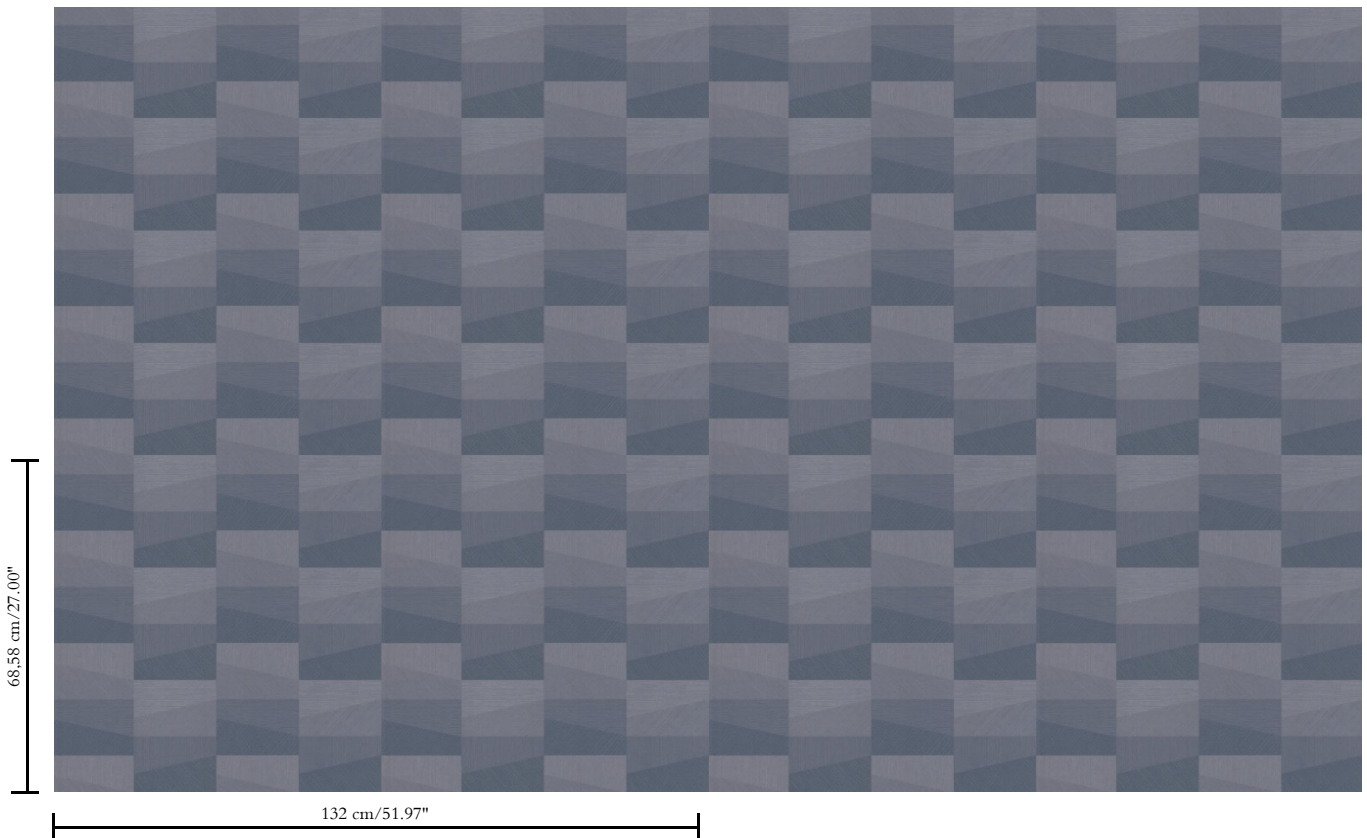

Collection

Focal

Pattern

Focal

Reference

67484

Remark

Double cut