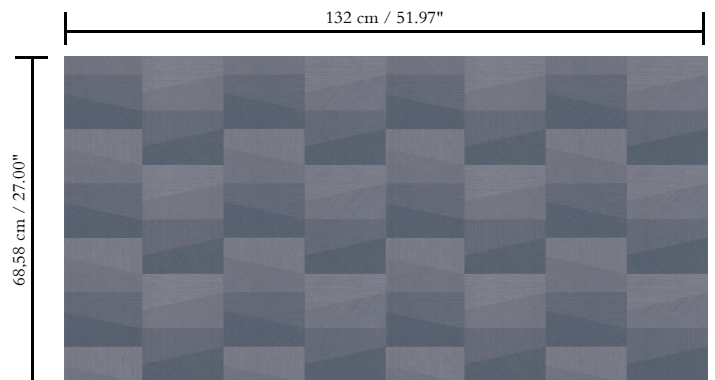

Spec Sheet

Collection

Focal

Pattern

Focal

Reference

67484

Composition

Contract vinyl on non-woven backing

Description

This vinyl wallcovering is developed for the contract market and is therefore extremely durable, shock resistant and washable

Dimensions

Width 132/137 cm (52/54"), untrimmed, sold by the linear metre/yard

Repeat

Straight match 68.58 cm (27.00")

Adhesive

Adhesive for non-woven wallcovering like Arte Clearpro or 100% dispersion adhesive

Fire retardancy

B-s2, d0 / Class A

Light resistance

Good lightfastness

Care

Extra-washable

How to paste

Paste the wallcovering

How to remove

Strippable