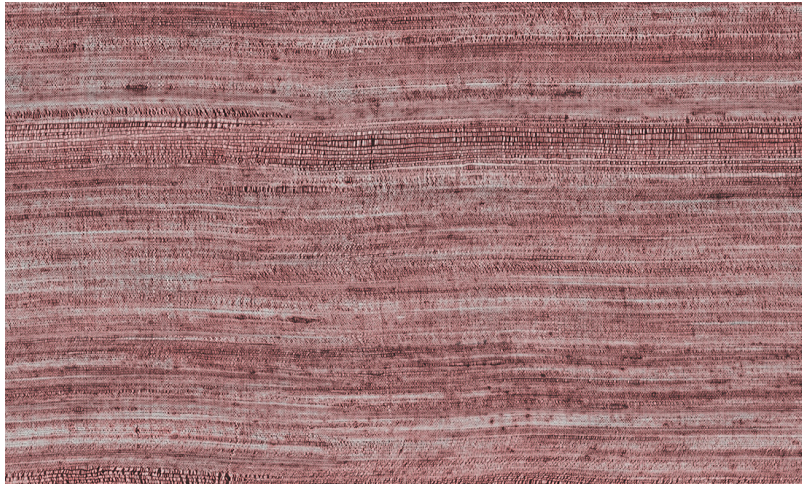

Spec Sheet

Collection

Expedition

Pattern

Eri

Reference

72051

Composition

Vinyl wallpaper on non-woven backing

Description

Wallpaper inspired by an open weave silk and applied on a precious high-gloss foil, for a pronounced and exclusive look

Dimensions

XL-ROLL: Rolls of 10.05 m x 1.00 m = 10 m² / 11 yds x 39.37" = 108 sq. ft.

Repeat

Free match or straight match of 90 cm (35.43")

Adhesive

Adhesive for non-woven wallcovering like Arte Clearpro, or Metyl Special (200 g in 4 l of water) with the addition of 20% PVA adhesive

Fire retardancy

Strippable

Remark

Eri can be hung in two ways. You can match the pattern across various drops, so the wall takes on a beautiful, uniform look. Another option is not to match the pattern. You will then clearly see the drops, which enables you to create the stylish effect of natural silk on the wall