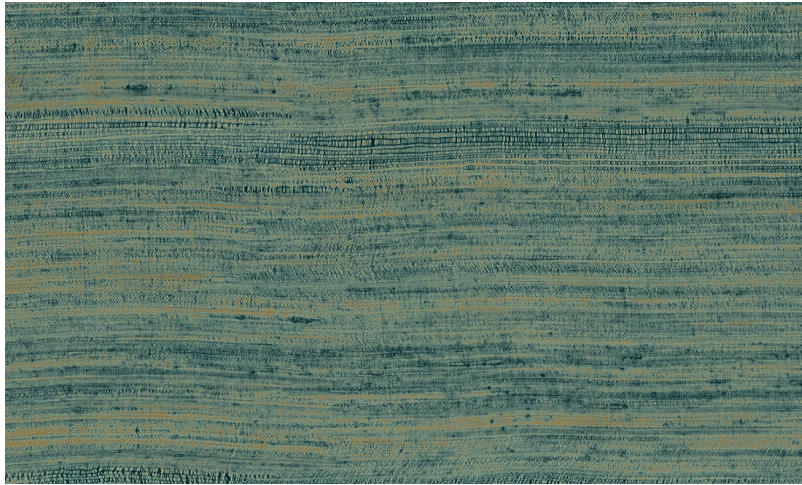

## Spec Sheet

Collection

Expedition

Pattern

Eri

Reference

72053

Composition

Vinyl wallpaper on non-woven backing

Description

Wallpaper inspired by an open weave silk and applied on a precious high-gloss foil, for a pronounced and exclusive look

Dimensions

XL-ROLL: Rolls of 10.05 m x 1.00 m = 10 m<sup>2</sup> / 11 yds x 39.37" = 108 sq. ft.

Repeat

Free match or straight match of 90 cm (35.43")

Adhesive

Adhesive for non-woven wallcovering like Arte Clearpro, or Metyl Special (200 g in 4 l of water) with the addition of 20% PVA adhesive

Fire retardancy