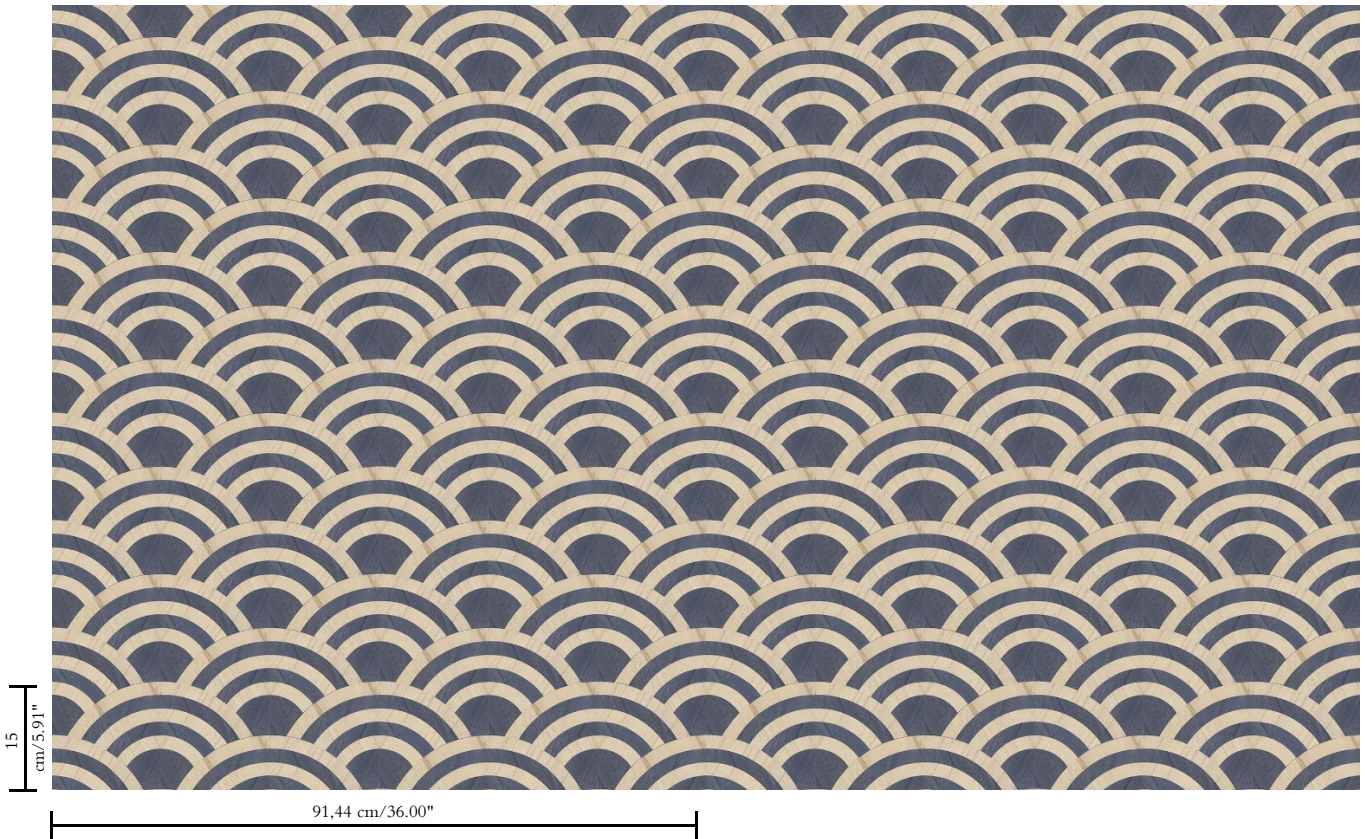

ARTE

www.arte-international.com

Collection

Moool Wallcovering Tokyo Blue

Pattern

Lucky O's

Reference

MO3043

<https://www.arte-international.com/en/collections/moool-wallcovering-tokyo-blue/lucky-o-s/mo3043>