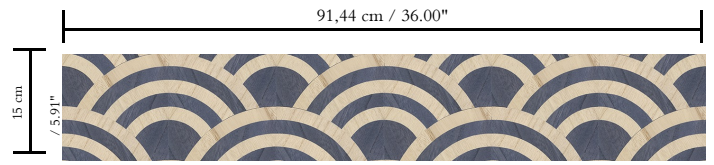

Spec Sheet

Collection

Moool Wallcovering Tokyo Blue

Pattern

Lucky O's

Reference

MO3043

Composition

Natural wallcovering on non-woven backing

Description

Overlapping O's, created of wood veneer marquetry inlay, resemble the rolling waves of the ocean

Dimensions

Width 91,44 cm (36.00\"), sold by the linear metre/yard

Repeat

Straight match 15 cm (5.91\")

Adhesive

Adhesive for non-woven wallcovering like Arte Clearpro or 100% dispersion adhesive

Light resistance

Good lightfastness

Care

Spongeable during hanging (dab away damp glue)